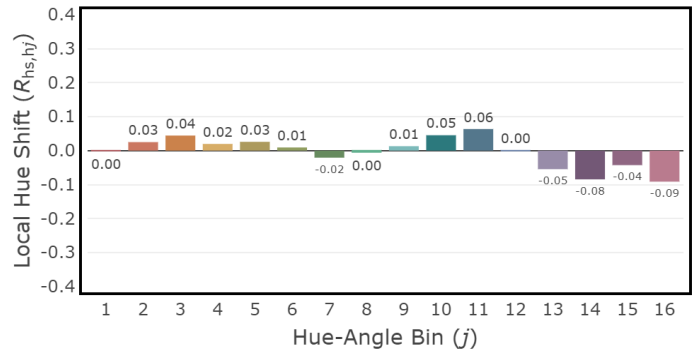

X Series, Adjustable 2400K, 750-1000 lm

X Series, Adjustable 2700K, 750-1000 lm

CCT: 2674 K
 D_{uv} : 0.0008

P2 V- F2

X Series, Adjustable 4000K, 750-1000 lm

CCT: 3916 K
 D_{uv} : 0.0007

P2 V- F2