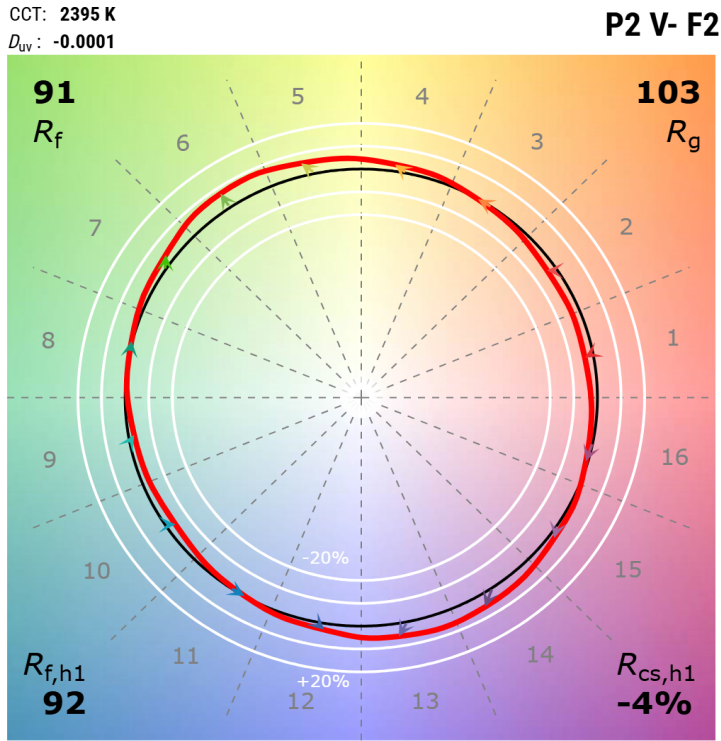

X Series, Adjustable 2400K, 750-1000 lm

X Series, Adjustable 2700K, 750-1000 lm

CCT: 2674 K
 D_{uv} : 0.0008

P2 V- F2

X Series, Adjustable 4000K, 750-1000 lm

CCT: 3916 K
 D_{uv} : 0.0007

P2 V- F2