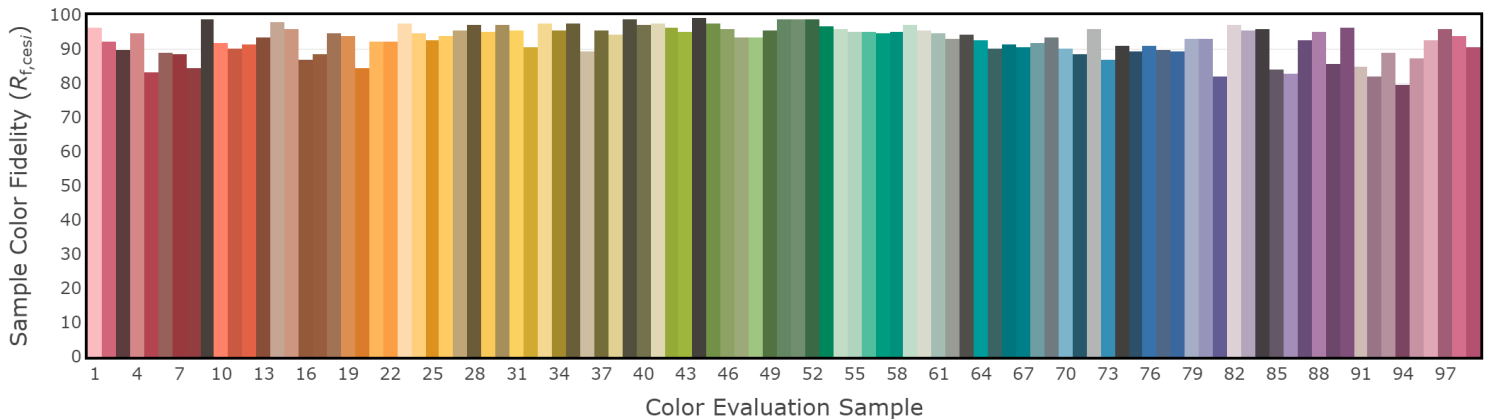

X Series, Adjustable 2400K, 750-1000 lm

X Series, Adjustable 2700K, 750-1000 lm

CCT: 2674 K
 D_{uv} : 0.0008

P2 V- F2

X Series, Adjustable 4000K, 750-1000 lm

CCT: 3916 K
 D_{uv} : 0.0007

P2 V- F2