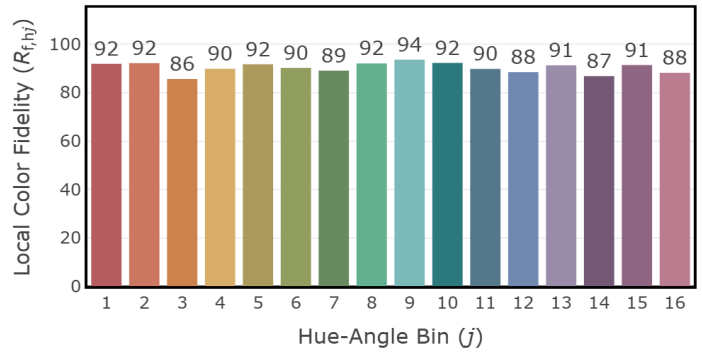

X Series, Adjustable 2400K, 750-1000 lm

X Series, Adjustable 2700K, 750-1000 lm

CCT: 2674 K
 D_{uv} : 0.0008

P2 V- F2

X Series, Adjustable 4000K, 750-1000 lm

CCT: 3916 K
 D_{uv} : 0.0007

P2 V- F2