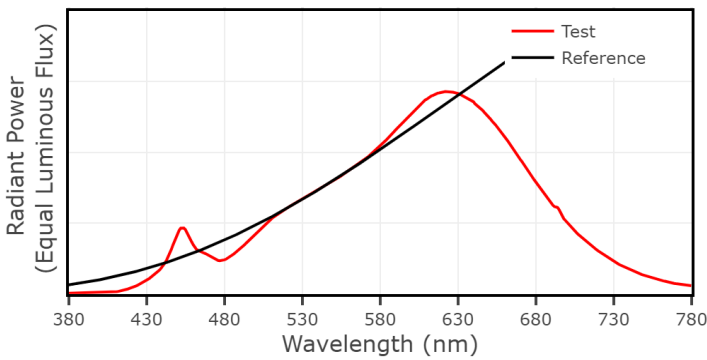

X Series, Adjustable 2400K, 750-1000 lm

X Series, Adjustable 2700K, 750-1000 lm

CCT: 2674 K
 D_{uv} : 0.0008

P2 V- F2

X Series, Adjustable 4000K, 750-1000 lm

CCT: 3916 K
 D_{uv} : 0.0007

P2 V- F2