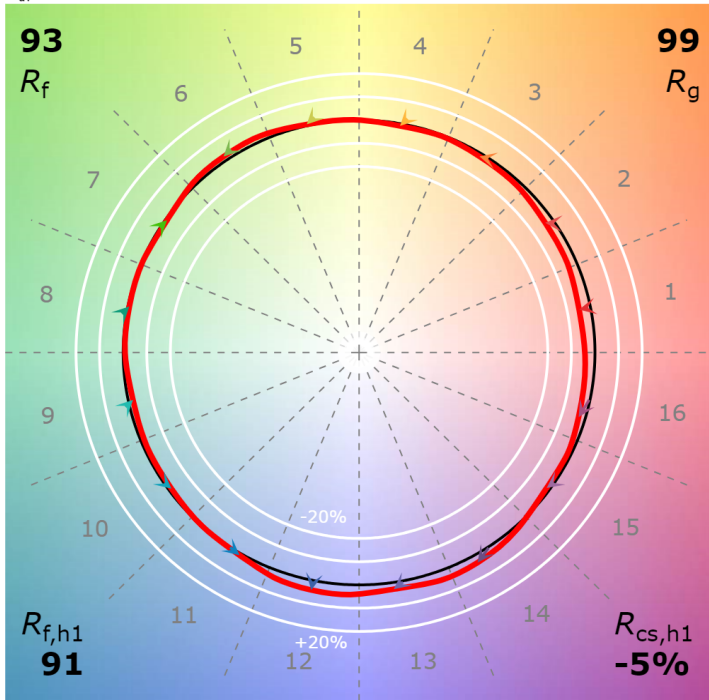

X Series, Adjustable 2400K, 750-1000 lm

X Series, Adjustable 2700K, 750-1000 lm

CCT: 2674 K
 D_{uv} : 0.0008

P2 V- F2

X Series, Adjustable 4000K, 750-1000 lm

CCT: 3916 K
 D_{uv} : 0.0007

P2 V- F2