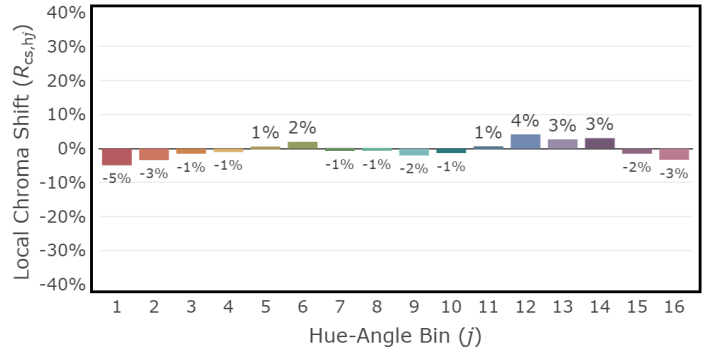

X Series, Adjustable 2400K, 750-1000 lm

X Series, Adjustable 2700K, 750-1000 lm

CCT: 2674 K
 D_{uv} : 0.0008

P2 V- F2

X Series, Adjustable 4000K, 750-1000 lm

CCT: 3916 K
 D_{uv} : 0.0007

P2 V- F2