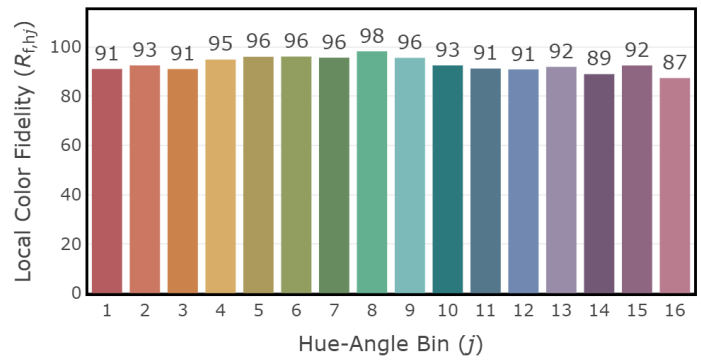

X Series, Adjustable 2400K, 750-1000 lm

X Series, Adjustable 2700K, 750-1000 lm

CCT: 2674 K
 D_{uv} : 0.0008

P2 V- F2

X Series, Adjustable 4000K, 750-1000 lm

CCT: 3916 K
 D_{uv} : 0.0007

P2 V- F2