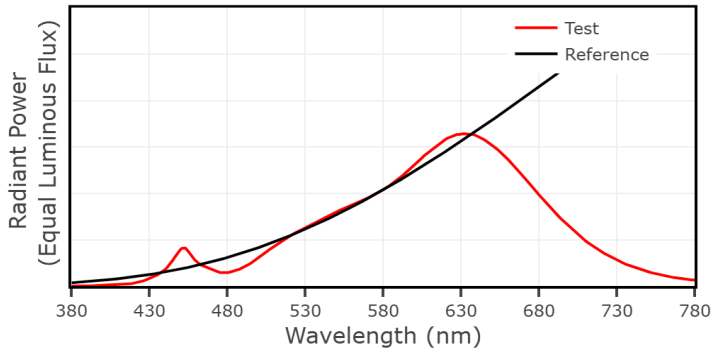

X Series, Adjustable 2400K, 750-1000 lm

X Series, Adjustable 2700K, 750-1000 lm

CCT: 2674 K
 D_{uv} : 0.0008

P2 V- F2

X Series, Adjustable 4000K, 750-1000 lm

CCT: 3916 K
 D_{uv} : 0.0007

P2 V- F2