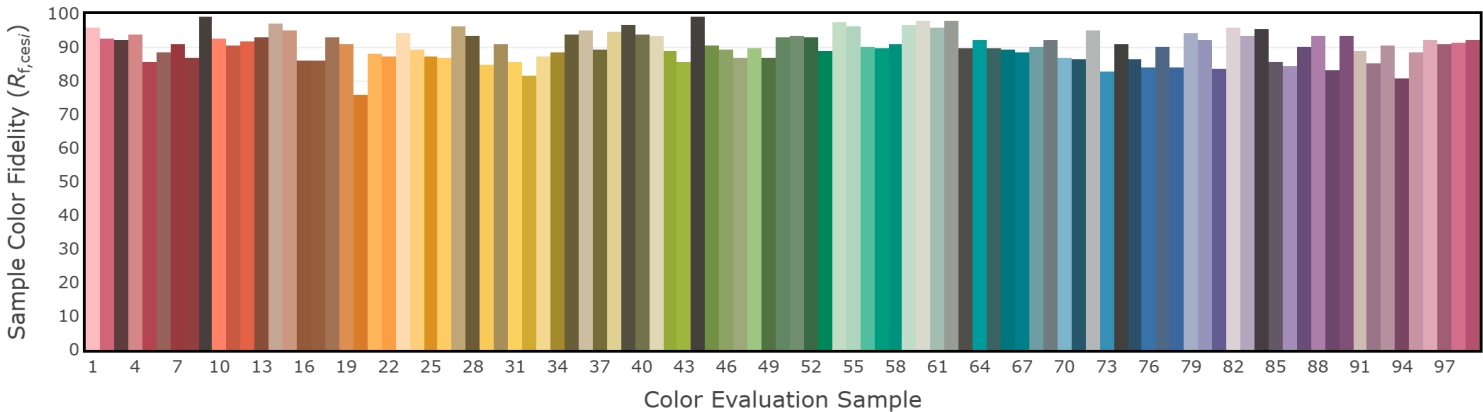

X Series, Adjustable 2400K, 750-1000 lm

X Series, Adjustable 2700K, 750-1000 lm

CCT: 2674 K
 D_{uv} : 0.0008

P2 V- F2

X Series, Adjustable 4000K, 750-1000 lm

CCT: 3916 K
 D_{uv} : 0.0007

P2 V- F2