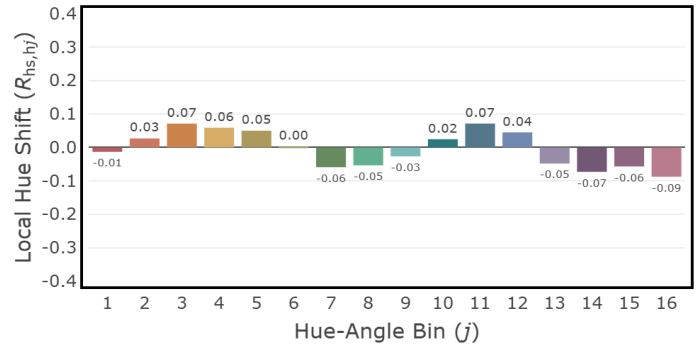

X Series, Adjustable 2400K, 750-1000 lm

X Series, Adjustable 2700K, 750-1000 lm

CCT: 2674 K
 D_{uv} : 0.0008

P2 V- F2

X Series, Adjustable 4000K, 750-1000 lm

CCT: 3916 K
 D_{uv} : 0.0007

P2 V- F2