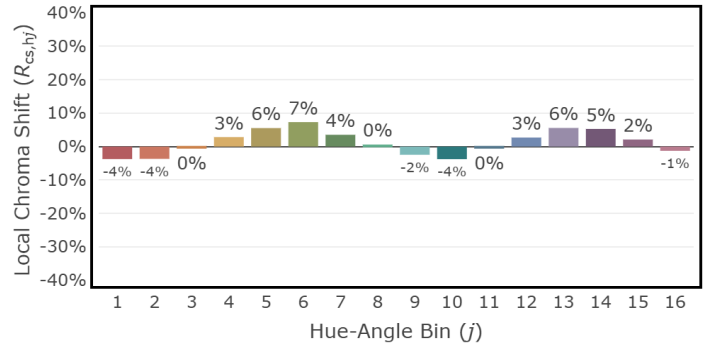

X Series, Adjustable 2400K, 750-1000 lm

X Series, Adjustable 2700K, 750-1000 lm

CCT: 2674 K
 D_{uv} : 0.0008

P2 V- F2

X Series, Adjustable 4000K, 750-1000 lm

CCT: 3916 K
 D_{uv} : 0.0007

P2 V- F2