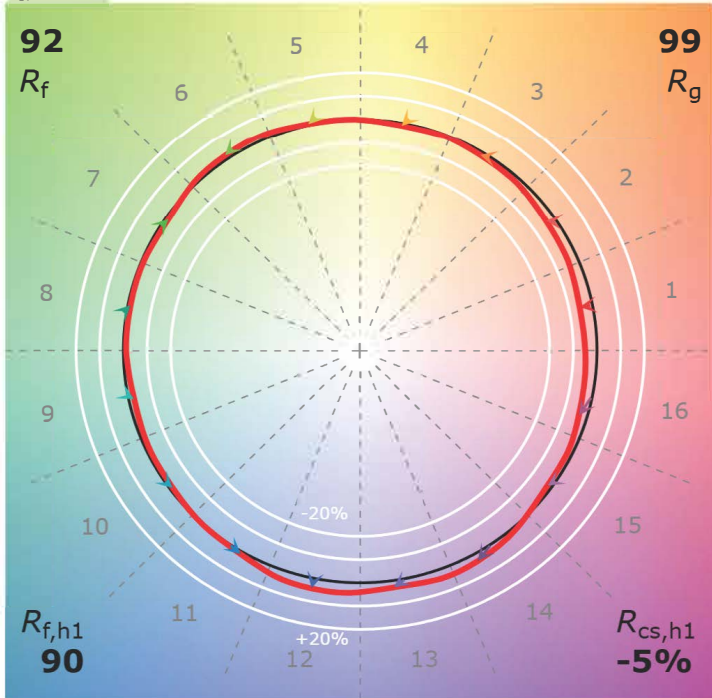

M Series Residential, Downlight 2700K, 750-1250 lm

CCT: 2666 K
 D_{uv} : 0.0003

P2 V- F2

M Series Residential, Downlight 3000K, 750-1250 lm

CCT: 2999 K
 D_{uv} : 0.0013

P2 V- F2

M Series Residential, Downlight 3500K, 750-1250 lm

CCT: 3404 K
 D_{uv} : 0.0005

P2 V- F3

M Series Residential, Downlight 4000K, 750-1250 lm

CCT: 3404 K
 D_{uv} : 0.0005

P2 V- F3