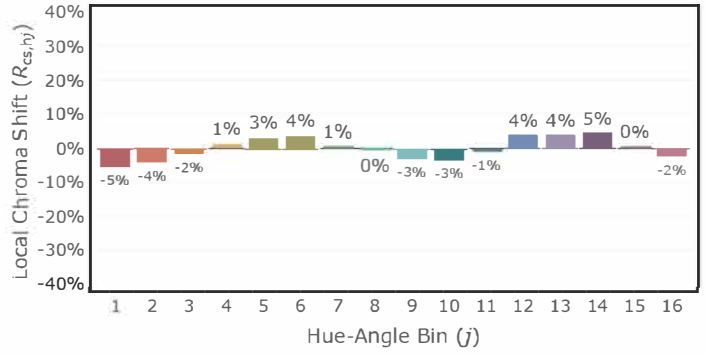

M Series Residential, Downlight 2700K, 750-1250 lm

CCT: 2666 K
 D_{uv} : 0.0003

P2 V- F2

M Series Residential, Downlight 3000K, 750-1250 lm

CCT: 2999 K
 D_{uv} : 0.0013

P2 V- F2

M Series Residential, Downlight 3500K, 750-1250 lm