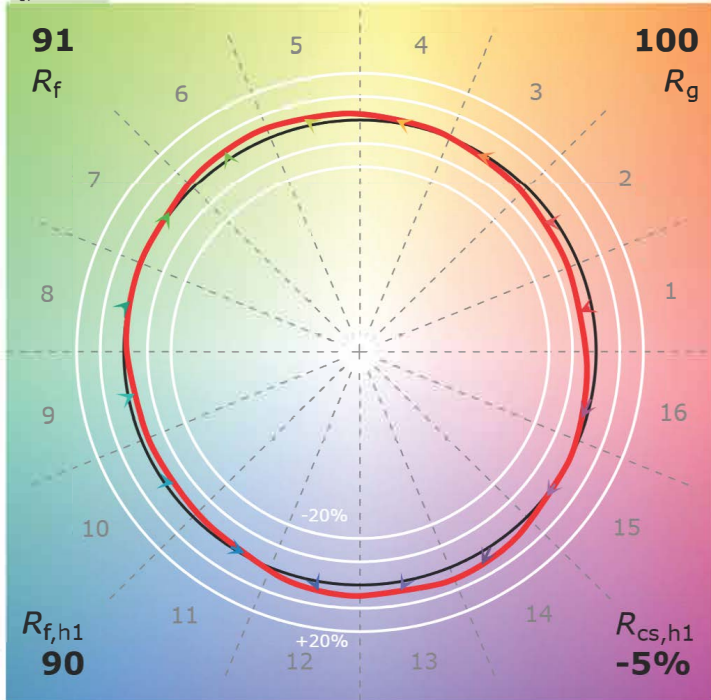

M Series Residential, Downlight 2700K, 750-1250 lm

CCT: 2666 K
 D_{uv} : 0.0003

P2 V- F2

M Series Residential, Downlight 3000K, 750-1250 lm

CCT: 2999 K
 D_{uv} : 0.0013

P2 V- F2

M Series Residential, Downlight 3500K, 750-1250 lm

CCT: 3404 K
 D_{uv} : 0.0005

P2 V- F3

M Series Residential, Downlight 4000K, 750-1250 lm

CCT: 3404 K
 D_{uv} : 0.0005

P2 V- F3