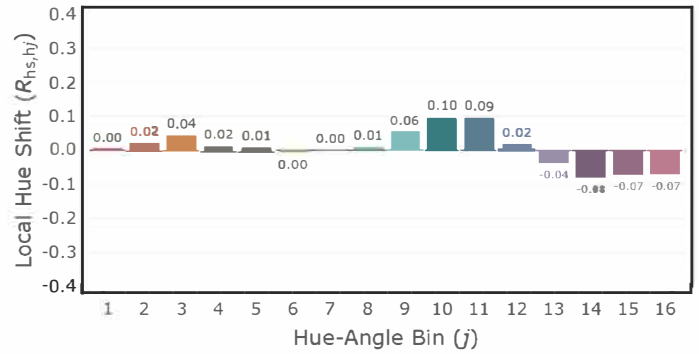

M Series Residential, Downlight 2700K, 750-1250 lm

CCT: 2666 K
 D_{uv} : 0.0003

P2 V- F2

M Series Residential, Downlight 3000K, 750-1250 lm

CCT: 2999 K
 D_{uv} : 0.0013

P2 V- F2

M Series Residential, Downlight 3500K, 750-1250 lm

CCT: 3404 K
 D_{uv} : 0.0005

P2 V- F3

M Series Residential, Downlight 4000K, 750-1250 lm

CCT: 3404 K
 D_{uv} : 0.0005

P2 V- F3