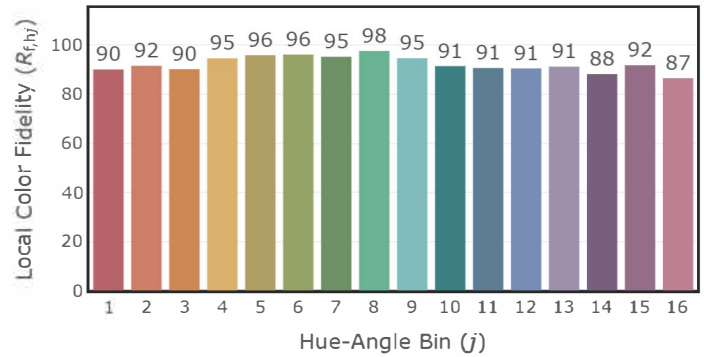

M Series Residential, Downlight 2700K, 750-1250 lm

CCT: 2666 K
 D_{uv} : 0.0003

P2 V- F2

M Series Residential, Downlight 3000K, 750-1250 lm

CCT: 2999 K
 D_{uv} : 0.0013

P2 V- F2

M Series Residential, Downlight 3500K, 750-1250 lm

CCT: 3404 K
 D_{uv} : 0.0005

P2 V- F3

M Series Residential, Downlight 4000K, 750-1250 lm

CCT: 3404 K
 D_{uv} : 0.0005

P2 V- F3