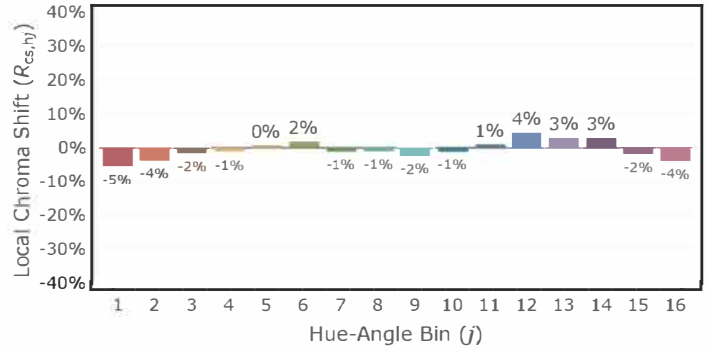

M Series Residential, Downlight 2700K, 750-1250 lm

CCT: 2666 K
 D_{uv} : 0.0003

P2 V- F2

M Series Residential, Downlight 3000K, 750-1250 lm

CCT: 2999 K
 D_{uv} : 0.0013

P2 V- F2

M Series Residential, Downlight 3500K, 750-1250 lm