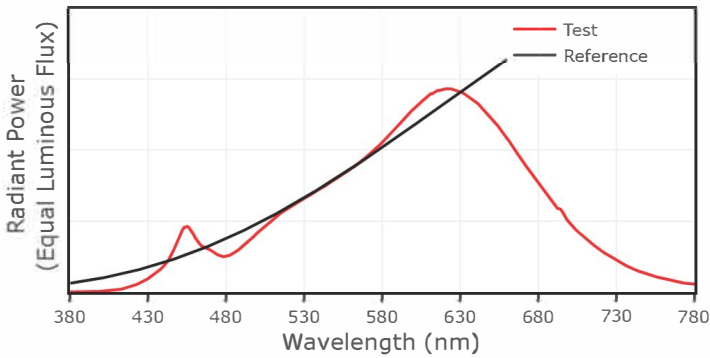

M Series Residential, Downlight 2700K, 750-1250 lm

CCT: 2666 K
 D_{uv} : 0.0003

P2 V- F2

M Series Residential, Downlight 3000K, 750-1250 lm

CCT: 2999 K
 D_{uv} : 0.0013

P2 V- F2

M Series Residential, Downlight 3500K, 750-1250 lm