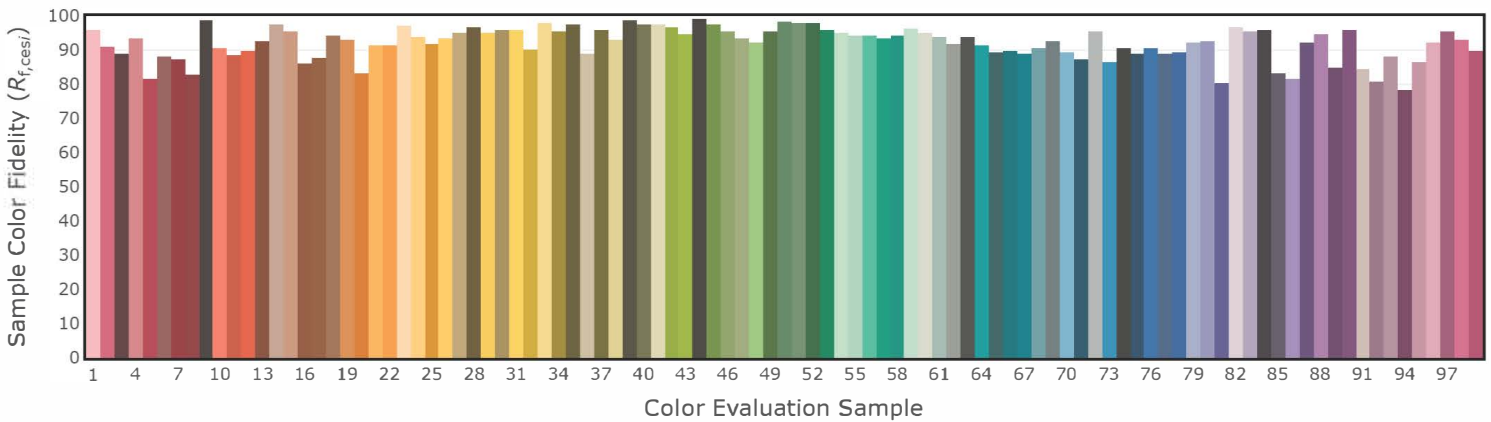

M Series Residential, Downlight 2700K, 750-1250 lm

CCT: 2666 K
 D_{uv} : 0.0003

P2 V- F2

M Series Residential, Downlight 3000K, 750-1250 lm

CCT: 2999 K
 D_{uv} : 0.0013

P2 V- F2

M Series Residential, Downlight 3500K, 750-1250 lm

CCT: 3404 K
 D_{uv} : 0.0005

P2 V- F3

M Series Residential, Downlight 4000K, 750-1250 lm

CCT: 3404 K
 D_{uv} : 0.0005

P2 V- F3