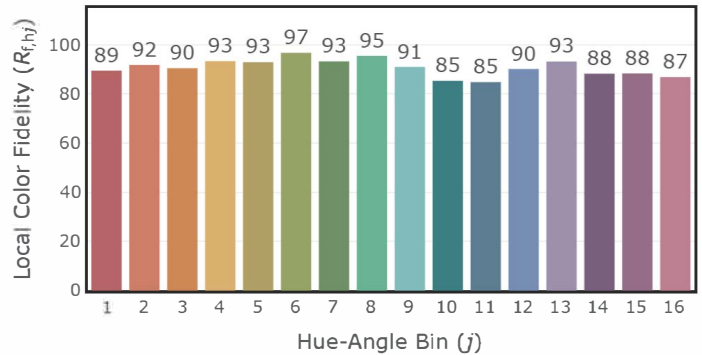

M Series Residential, Downlight 2700K, 750-1250 lm

CCT: 2666 K
 D_{uv} : 0.0003

P2 V- F2

M Series Residential, Downlight 3000K, 750-1250 lm

CCT: 2999 K
 D_{uv} : 0.0013

P2 V- F2

M Series Residential, Downlight 3500K, 750-1250 lm

CCT: 3404 K
 D_{uv} : 0.0005

P2 V- F3

M Series Residential, Downlight 4000K, 750-1250 lm

CCT: 3404 K
 D_{uv} : 0.0005

P2 V- F3