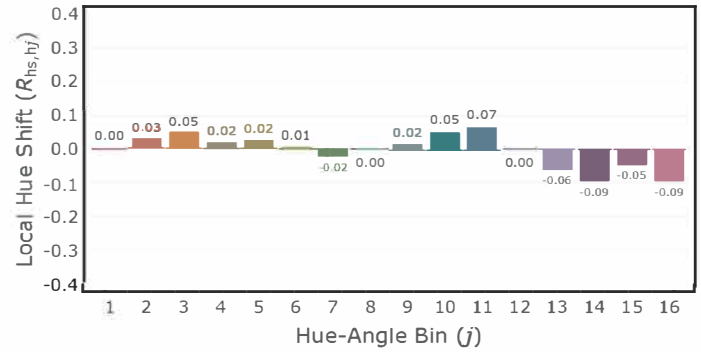

M Series Residential, Downlight 2700K, 750-1250 lm

CCT: 2666 K
 D_{uv} : 0.0003

P2 V- F2

M Series Residential, Downlight 3000K, 750-1250 lm

CCT: 2999 K
 D_{uv} : 0.0013

P2 V- F2

M Series Residential, Downlight 3500K, 750-1250 lm

CCT: 3404 K
 D_{uv} : 0.0005

P2 V- F3

M Series Residential, Downlight 4000K, 750-1250 lm

CCT: 3404 K
 D_{uv} : 0.0005

P2 V- F3