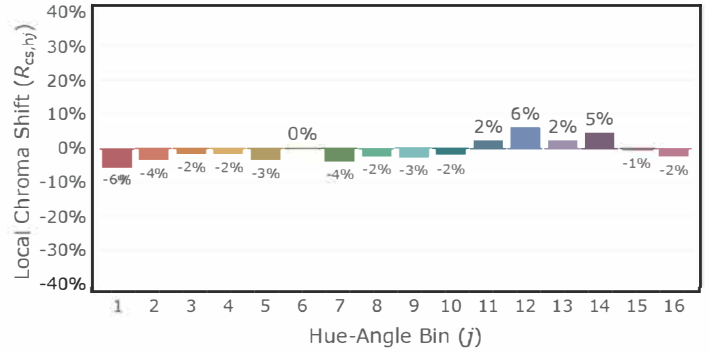

M Series Residential, Downlight 3500K, 750-1250 lm

CCT: 3404 K
 D_{uv} : 0.0005

P2 V- F3