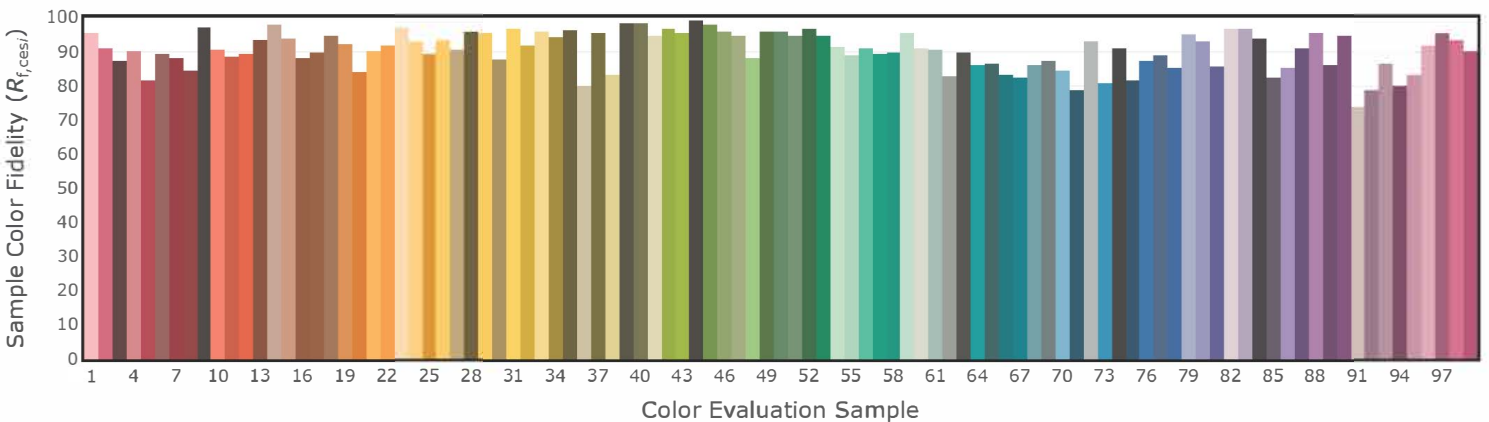

M Series Residential, Downlight 2700K, 750-1250 lm

CCT: 2666 K
 D_{uv} : 0.0003

P2 V- F2

M Series Residential, Downlight 3000K, 750-1250 lm

CCT: 2999 K
 D_{uv} : 0.0013

P2 V- F2

M Series Residential, Downlight 3500K, 750-1250 lm

CCT: 3404 K
 D_{uv} : 0.0005

P2 V- F3

M Series Residential, Downlight 4000K, 750-1250 lm

CCT: 3404 K
 D_{uv} : 0.0005

P2 V- F3