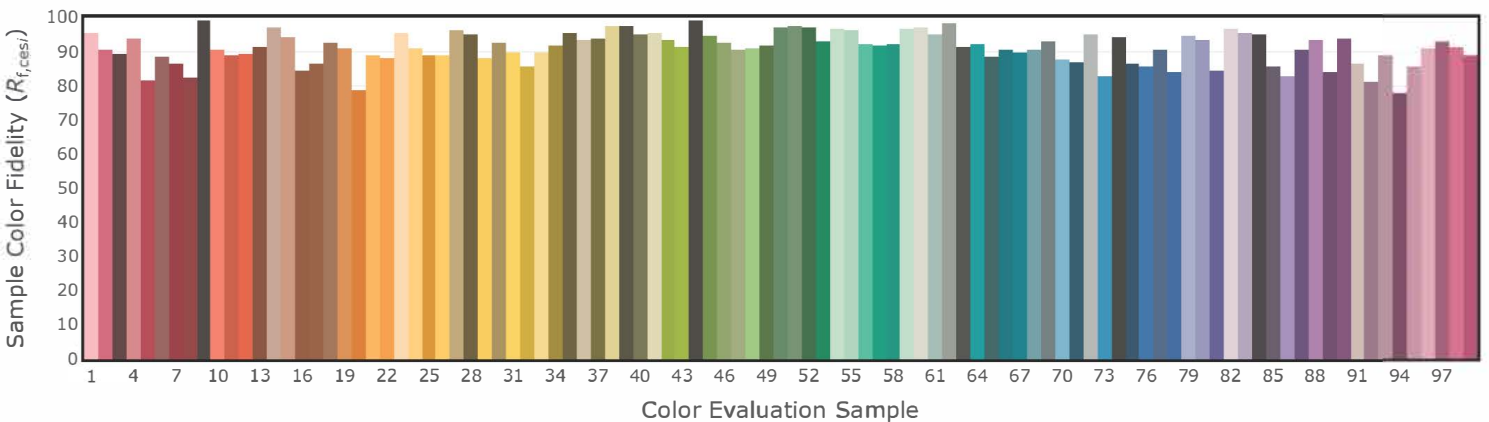

M Series Residential, Downlight 2700K, 750-1250 lm

CCT: 2666 K
 D_{uv} : 0.0003

P2 V- F2

M Series Residential, Downlight 3000K, 750-1250 lm

CCT: 2999 K
 D_{uv} : 0.0013

P2 V- F2

M Series Residential, Downlight 3500K, 750-1250 lm

CCT: 3404 K
 D_{uv} : 0.0005

P2 V- F3

M Series Residential, Downlight 4000K, 750-1250 lm

CCT: 3404 K
 D_{uv} : 0.0005

P2 V- F3