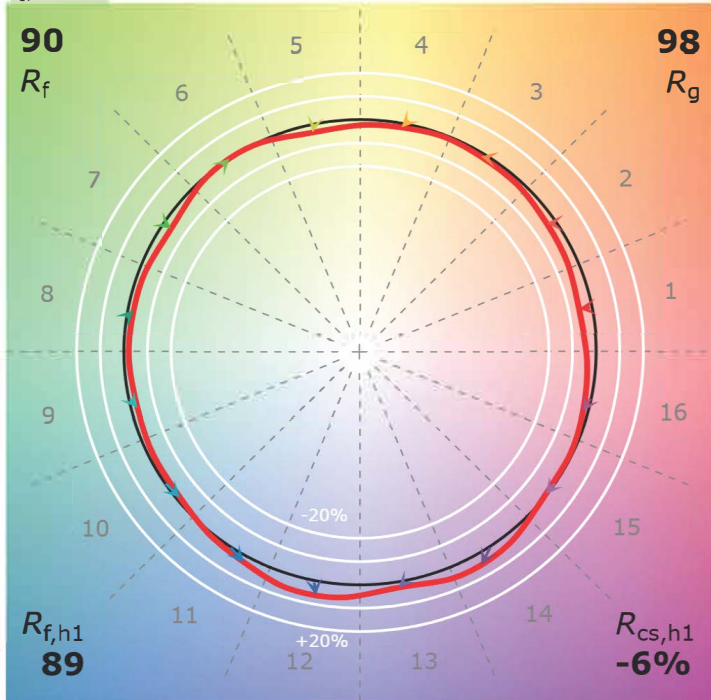

M Series Residential, Downlight 2700K, 750-1250 lm

CCT: 2666 K
 D_{uv} : 0.0003

P2 V- F2

M Series Residential, Downlight 3000K, 750-1250 lm

CCT: 2999 K
 D_{uv} : 0.0013

P2 V- F2

M Series Residential, Downlight 3500K, 750-1250 lm

CCT: 3404 K
 D_{uv} : 0.0005

P2 V- F3

M Series Residential, Downlight 4000K, 750-1250 lm

CCT: 3404 K
 D_{uv} : 0.0005

P2 V- F3