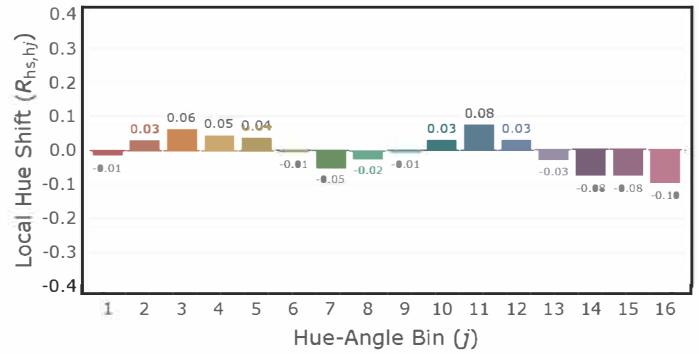

M Series Residential, Downlight 2700K, 750-1250 lm

CCT: 2666 K
 D_{uv} : 0.0003

P2 V- F2

M Series Residential, Downlight 3000K, 750-1250 lm

CCT: 2999 K
 D_{uv} : 0.0013

P2 V- F2

M Series Residential, Downlight 3500K, 750-1250 lm

CCT: 3404 K
 D_{uv} : 0.0005

P2 V- F3

M Series Residential, Downlight 4000K, 750-1250 lm

CCT: 3404 K
 D_{uv} : 0.0005

P2 V- F3