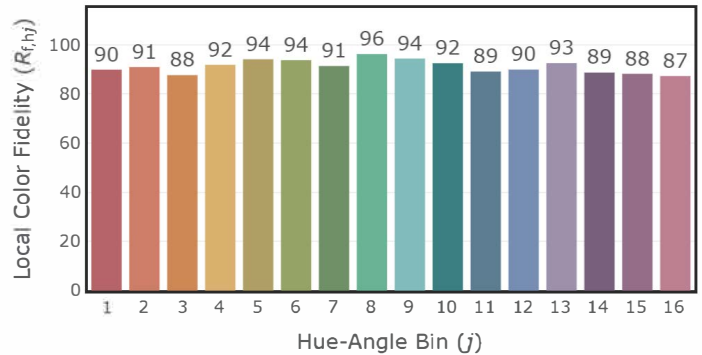

M Series Residential, Downlight 2700K, 750-1250 lm

CCT: 2666 K
 D_{uv} : 0.0003

P2 V- F2

M Series Residential, Downlight 3000K, 750-1250 lm

CCT: 2999 K
 D_{uv} : 0.0013

P2 V- F2

M Series Residential, Downlight 3500K, 750-1250 lm

CCT: 3404 K
 D_{uv} : 0.0005

P2 V- F3

M Series Residential, Downlight 4000K, 750-1250 lm

CCT: 3404 K
 D_{uv} : 0.0005

P2 V- F3