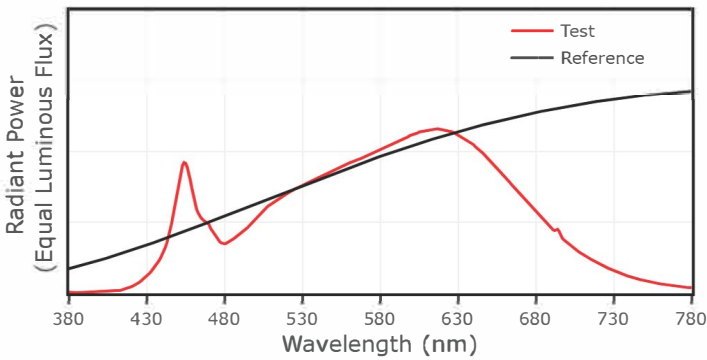

M Series Residential, Downlight 2700K, 750-1250 lm

CCT: 2666 K
 D_{uv} : 0.0003

P2 V- F2

M Series Residential, Downlight 3000K, 750-1250 lm

CCT: 2999 K
 D_{uv} : 0.0013

P2 V- F2

M Series Residential, Downlight 3500K, 750-1250 lm

CCT: 3404 K
 D_{uv} : 0.0005

P2 V- F3

M Series Residential, Downlight 4000K, 750-1250 lm

CCT: 3404 K
 D_{uv} : 0.0005

P2 V- F3