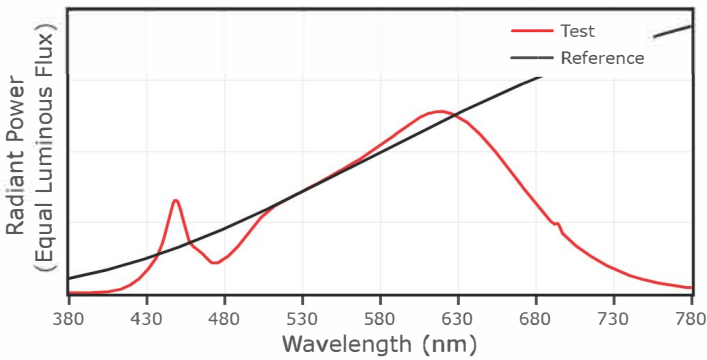

M Series Residential, Downlight 2700K, 750-1250 lm

CCT: 2666 K
 D_{uv} : 0.0003

P2 V- F2

M Series Residential, Downlight 3000K, 750-1250 lm

CCT: 2999 K
 D_{uv} : 0.0013

P2 V- F2

M Series Residential, Downlight 3500K, 750-1250 lm

CCT: 3404 K
 D_{uv} : 0.0005

P2 V- F3

M Series Residential, Downlight 4000K, 750-1250 lm

CCT: 3404 K
 D_{uv} : 0.0005

P2 V- F3