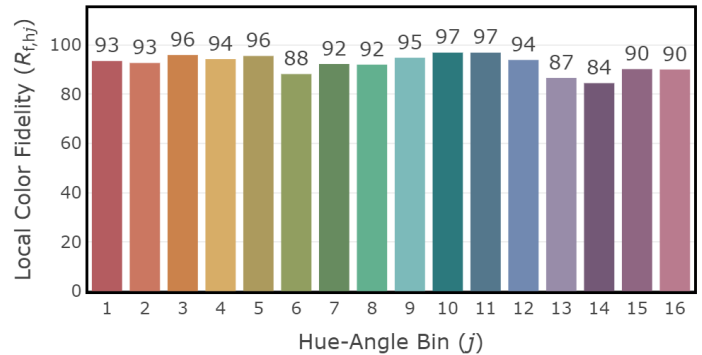

4" IC Downlight - T1 Tunable White 1800K, 1000 lm