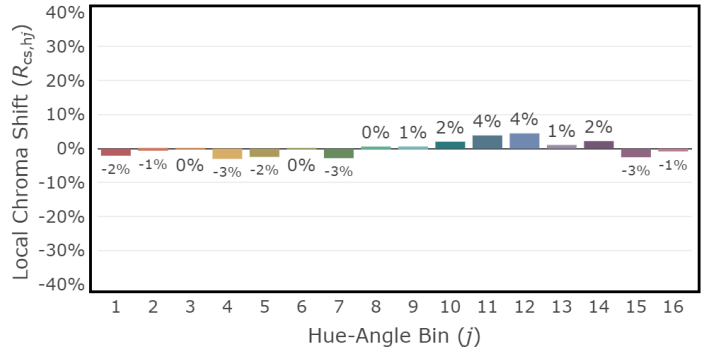

4" IC Downlight - T2 Tunable White 3000K, 1000 lm

CCT: 2961 K
 D_{uv} : -0.0024

P2 V- F2