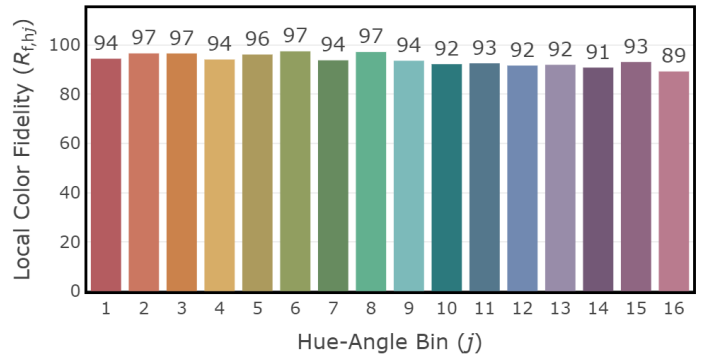

4" IC Downlight - T2 Tunable White 3000K, 1000 lm

CCT: 2961 K
 D_{uv} : -0.0024

P2 V- F2