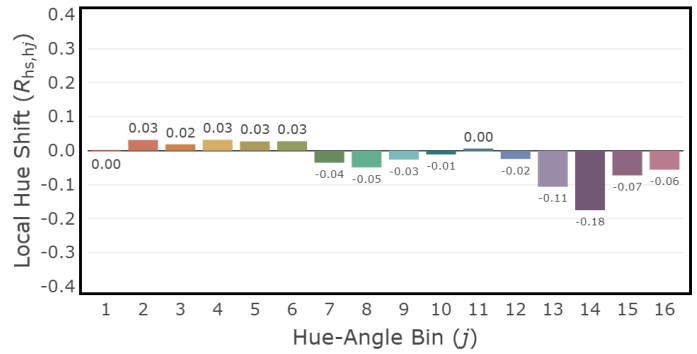

4" IC Downlight - T1 Tunable White 1800K, 1000 lm