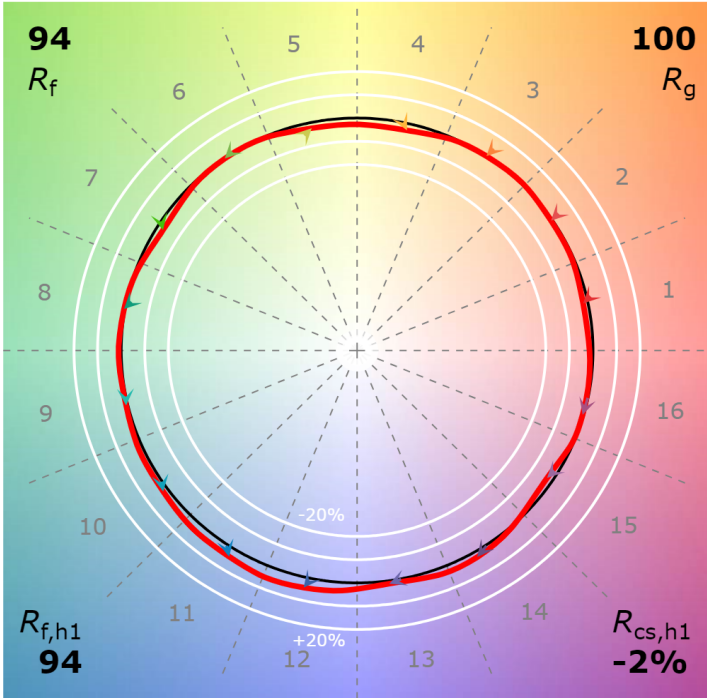

4" IC Downlight - T2 Tunable White 3000K, 1000 lm

CCT: 2961 K
 D_{uv} : -0.0024

P2 V- F2