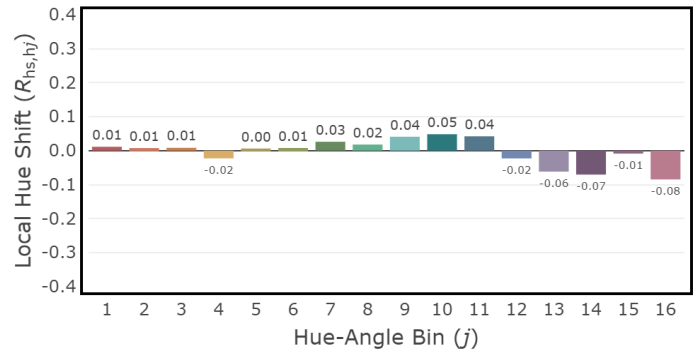

4" IC Downlight - T2 Tunable White 3000K, 1000 lm

CCT: 2961 K
 D_{uv} : -0.0024

P2 V- F2