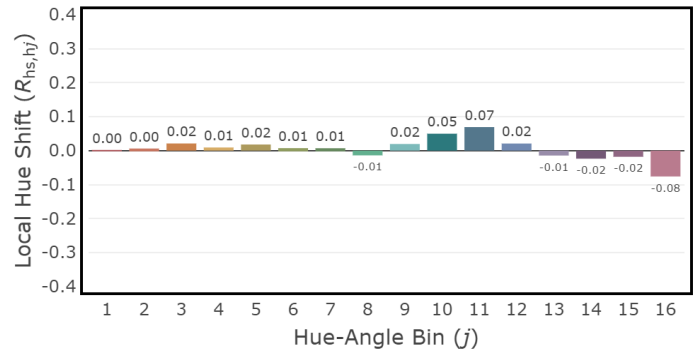

P2 V- F3

4" IC Downlight - Warm Dim 3000K, 1000 lm

4" IC Downlight - T1 Tunable White 1800K, 1000 lm

4" IC Downlight - T1 Tunable White 3000K, 1000 lm

CCT: 3015 K
 D_{uv} : -0.0042

P1 V3 F2

4" IC Downlight - T1 Tunable White 4000K, 1000 lm