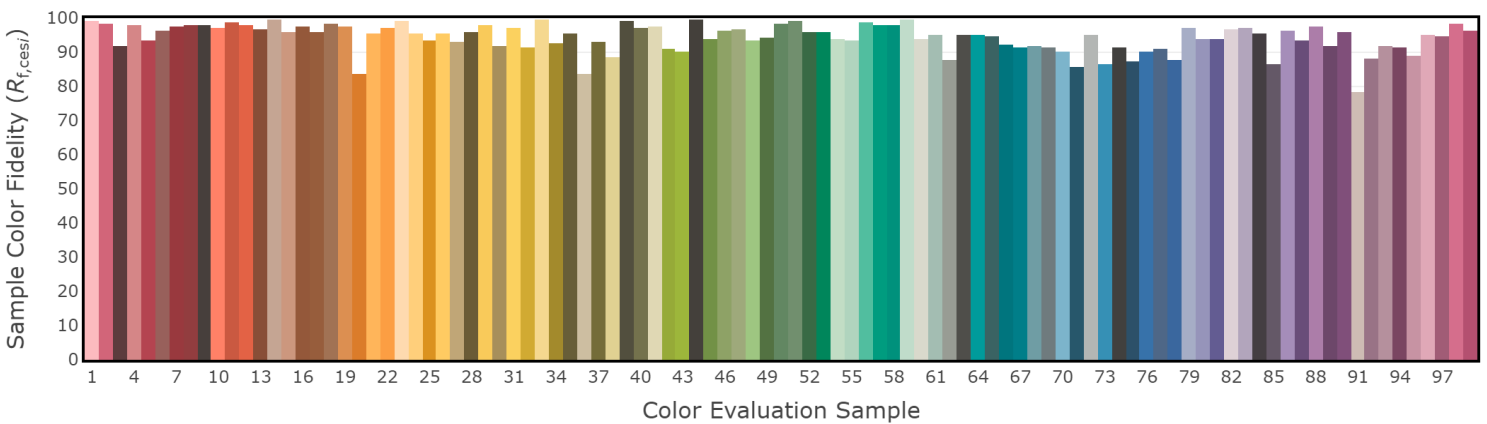

P2 V- F3

4" IC Downlight - Warm Dim 3000K, 1000 lm

4" IC Downlight - T1 Tunable White 1800K, 1000 lm

4" IC Downlight - T1 Tunable White 3000K, 1000 lm

CCT: 3015 K
 D_{uv} : -0.0042

P1 V3 F2

4" IC Downlight - T1 Tunable White 4000K, 1000 lm