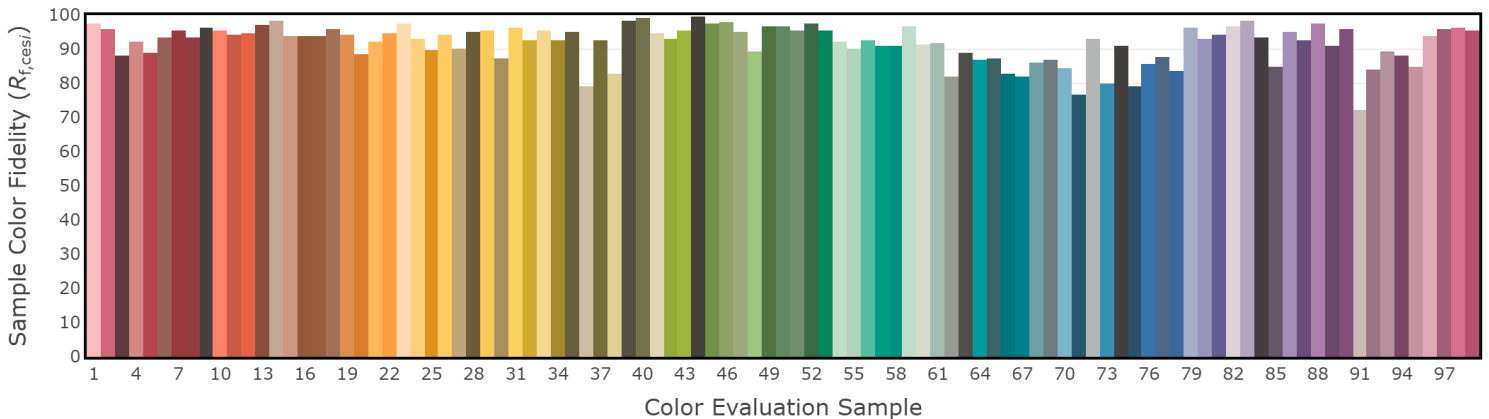

4" IC Downlight - T1 Tunable White 4000K, 1000 lm

CCT: 3888 K
 D_{uv} : 0.0020

P2 V- F2