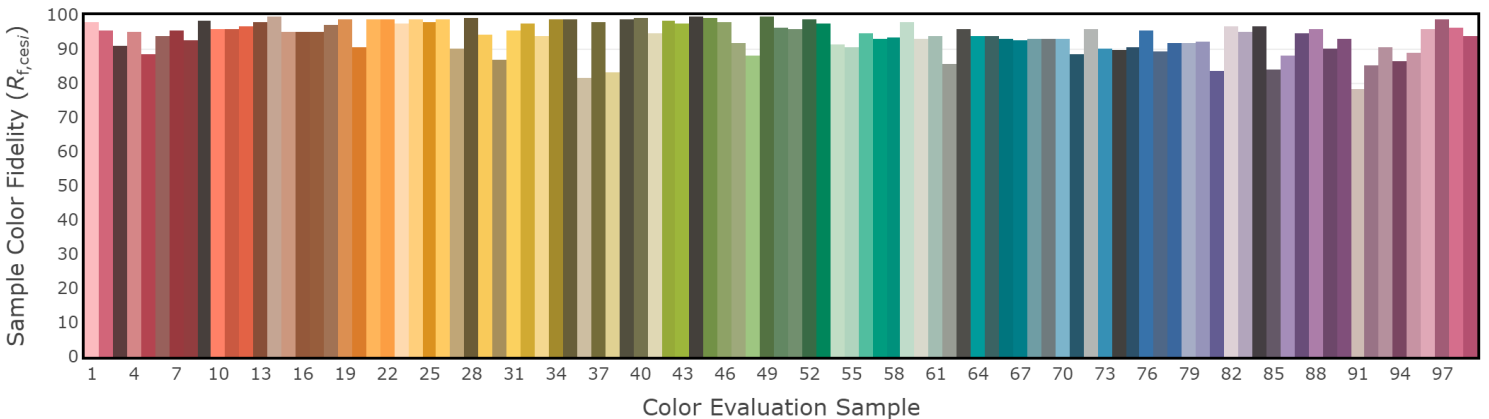

4" IC Downlight - T2 Tunable White 3000K, 1000 lm

CCT: 2961 K
 D_{uv} : -0.0024

P2 V- F2