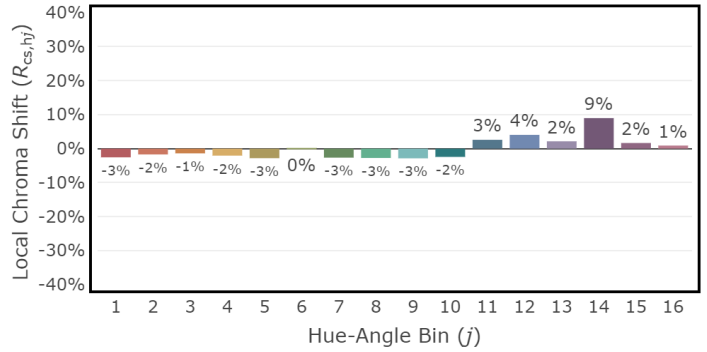

4" IC Downlight - T1 Tunable White 4000K, 1000 lm

CCT: 3888 K
 D_{uv} : 0.0020

P2 V- F2