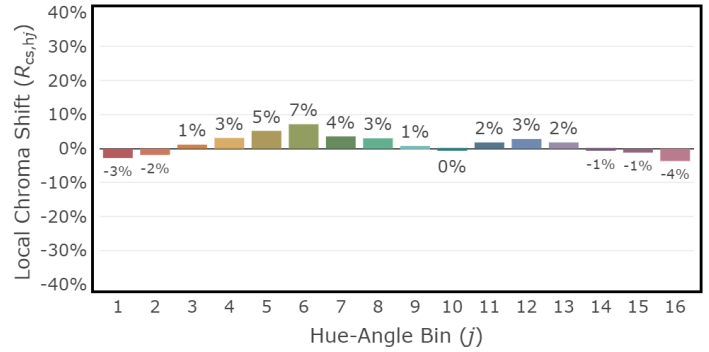

4" IC Downlight - T1 Tunable White 1800K, 1000 lm