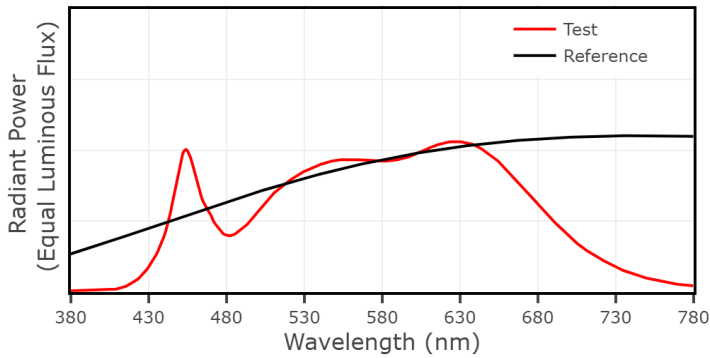

4" IC Downlight - T1 Tunable White 4000K, 1000 lm

CCT: 3888 K
 D_{uv} : 0.0020

P2 V- F2