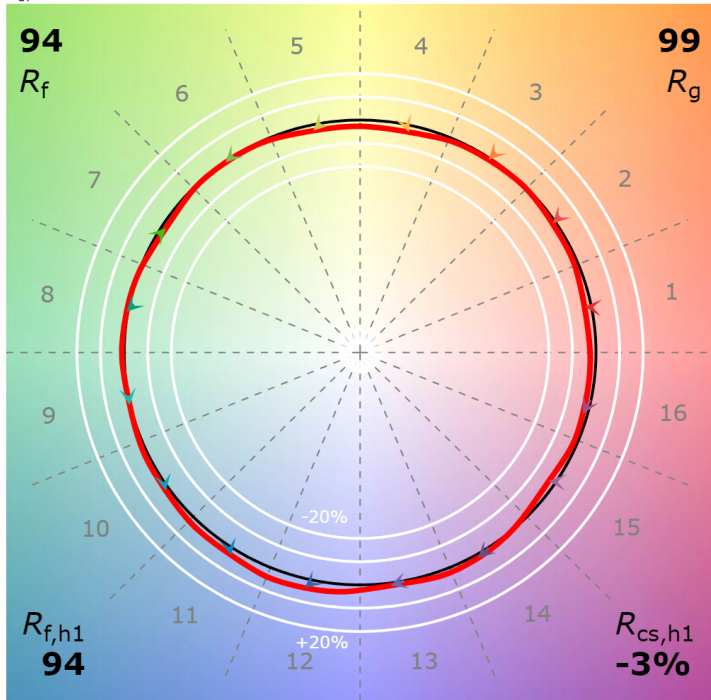

CCT: 3888 K
 D_{uv} : 0.0020

P2 V- F2

4" IC Downlight - T2 Tunable White 2700K, 1000 lm

CCT: 2690 K
 D_{uv} : -0.0000

P2 V- F2

4" IC Downlight - T2 Tunable White 3000K, 1000 lm

CCT: 2961 K
 D_{uv} : -0.0024