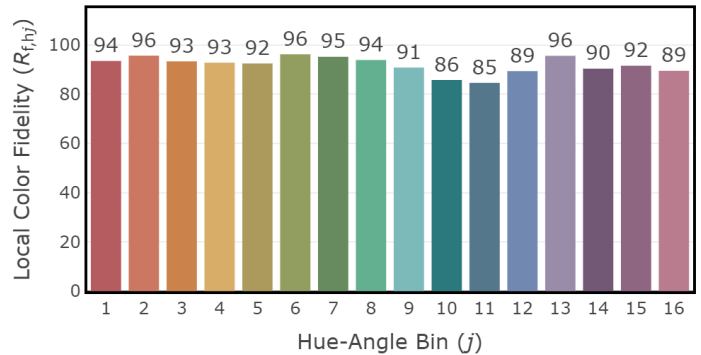

4" IC Downlight - T1 Tunable White 4000K, 1000 lm

CCT: 3888 K
 D_{uv} : 0.0020

P2 V- F2