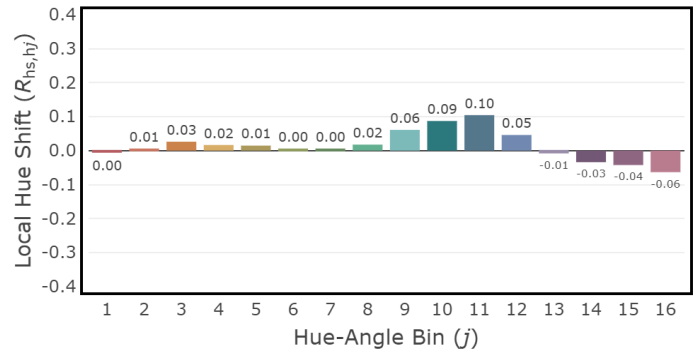

4" IC Downlight - T1 Tunable White 4000K, 1000 lm

CCT: 3888 K
 D_{uv} : 0.0020

P2 V- F2