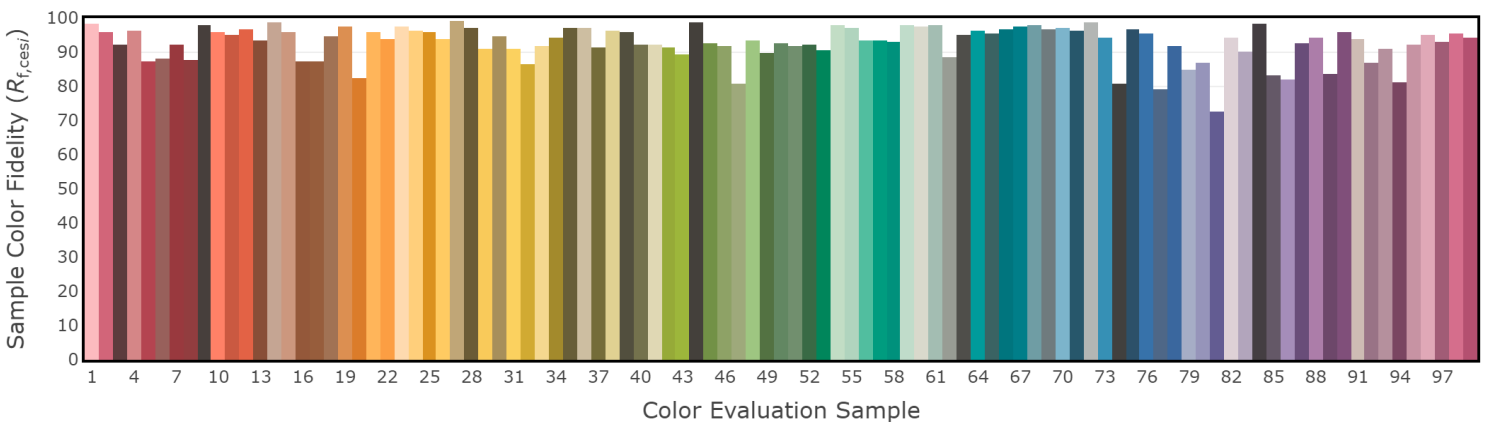

4" IC Downlight - T1 Tunable White 1800K, 1000 lm