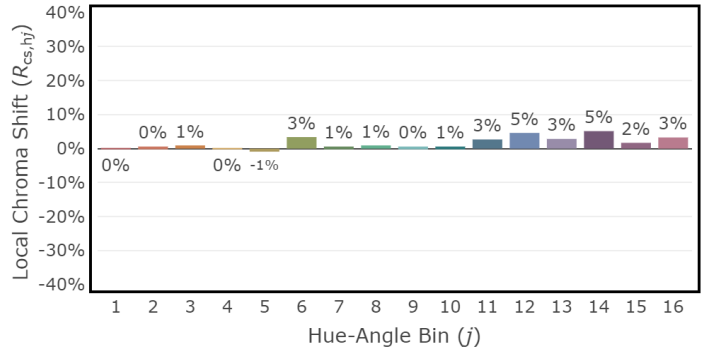

P2 V- F3

4" IC Downlight - Warm Dim 3000K, 1000 lm

4" IC Downlight - T1 Tunable White 1800K, 1000 lm

4" IC Downlight - T1 Tunable White 3000K, 1000 lm

CCT: 3015 K
 D_{uv} : -0.0042

P1 V3 F2

4" IC Downlight - T1 Tunable White 4000K, 1000 lm