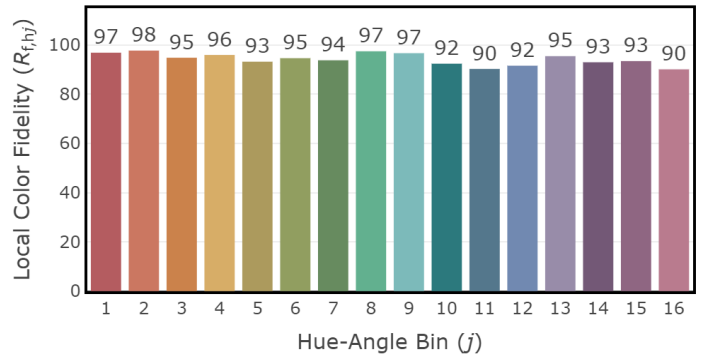

P2 V- F3

4" IC Downlight - Warm Dim 3000K, 1000 lm

4" IC Downlight - T1 Tunable White 1800K, 1000 lm

4" IC Downlight - T1 Tunable White 3000K, 1000 lm

CCT: 3015 K
 D_{uv} : -0.0042

P1 V3 F2

4" IC Downlight - T1 Tunable White 4000K, 1000 lm