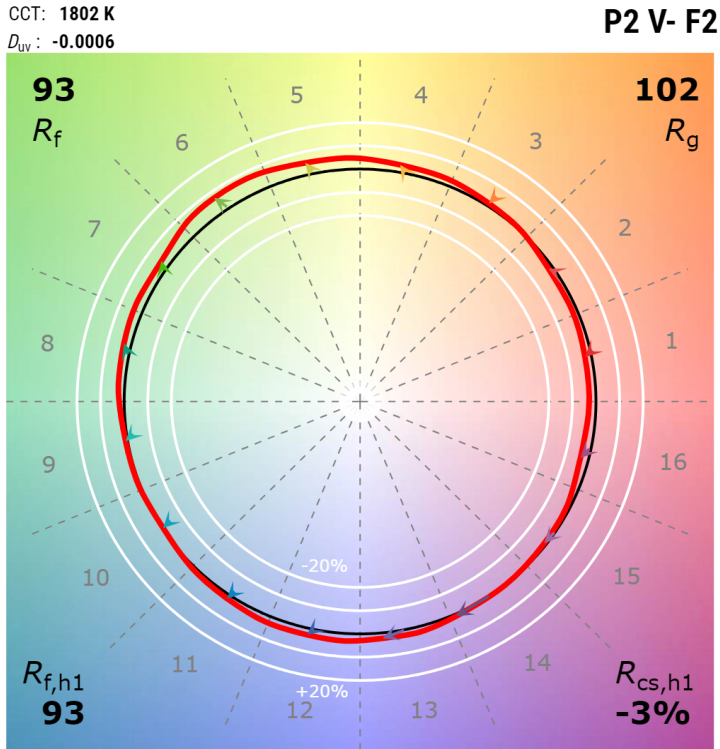

4" IC Downlight - T1 Tunable White 1800K, 1000 lm