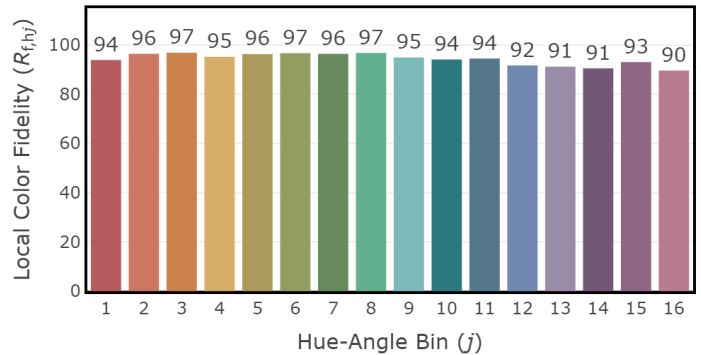

CCT: 3888 K
 D_{uv} : 0.0020

P2 V- F2

4" IC Downlight - T2 Tunable White 2700K, 1000 lm

CCT: 2690 K
 D_{uv} : -0.0000

P2 V- F2

4" IC Downlight - T2 Tunable White 3000K, 1000 lm

CCT: 2961 K
 D_{uv} : -0.0024