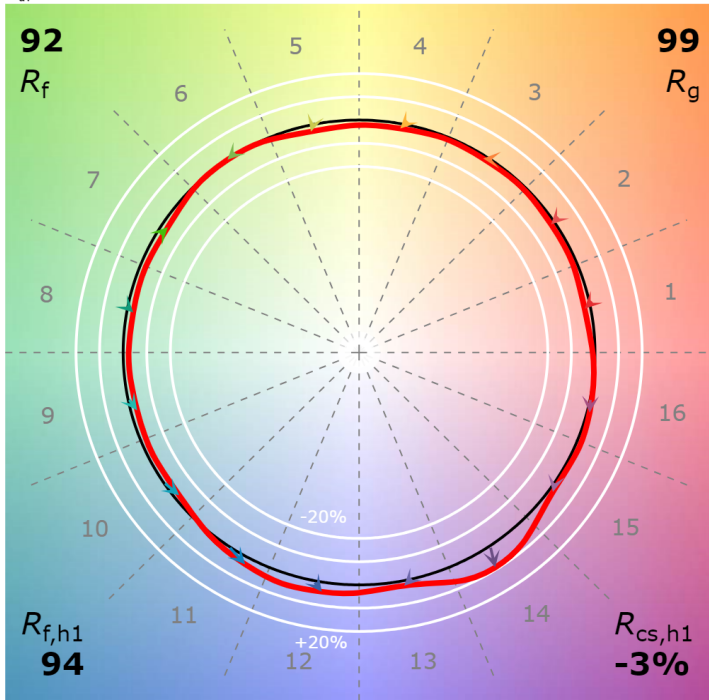

4" IC Downlight - T1 Tunable White 4000K, 1000 lm

CCT: 3888 K
 D_{uv} : 0.0020

P2 V- F2