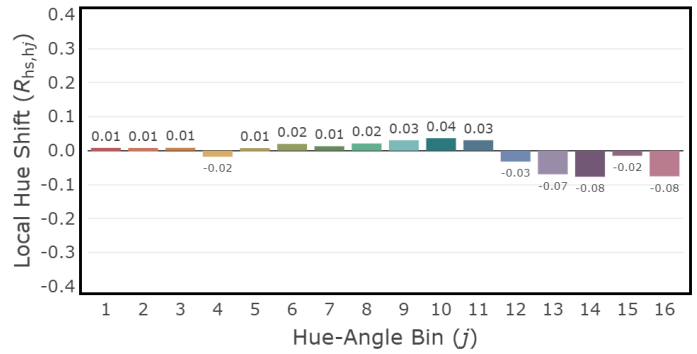

CCT: 3888 K
 D_{uv} : 0.0020

P2 V- F2

4" IC Downlight - T2 Tunable White 2700K, 1000 lm

CCT: 2690 K
 D_{uv} : -0.0000

P2 V- F2

4" IC Downlight - T2 Tunable White 3000K, 1000 lm

CCT: 2961 K
 D_{uv} : -0.0024