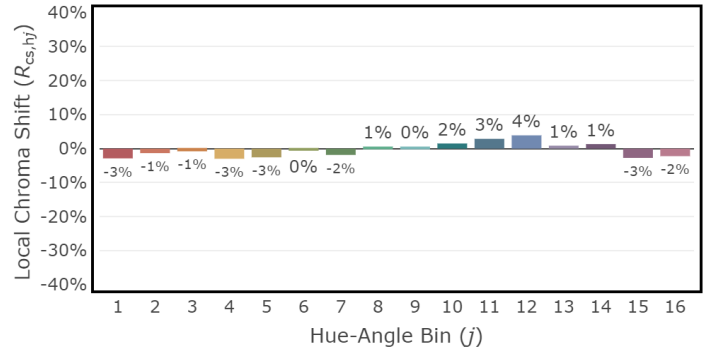

CCT: 3888 K
 D_{uv} : 0.0020

P2 V- F2

4" IC Downlight - T2 Tunable White 2700K, 1000 lm

CCT: 2690 K
 D_{uv} : -0.0000

P2 V- F2

4" IC Downlight - T2 Tunable White 3000K, 1000 lm

CCT: 2961 K
 D_{uv} : -0.0024