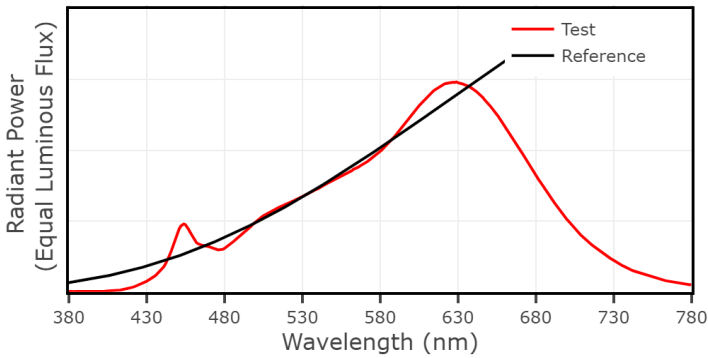

CCT: 3888 K
 D_{uv} : 0.0020

P2 V- F2

4" IC Downlight - T2 Tunable White 2700K, 1000 lm

CCT: 2690 K
 D_{uv} : -0.0000

P2 V- F2

4" IC Downlight - T2 Tunable White 3000K, 1000 lm

CCT: 2961 K
 D_{uv} : -0.0024