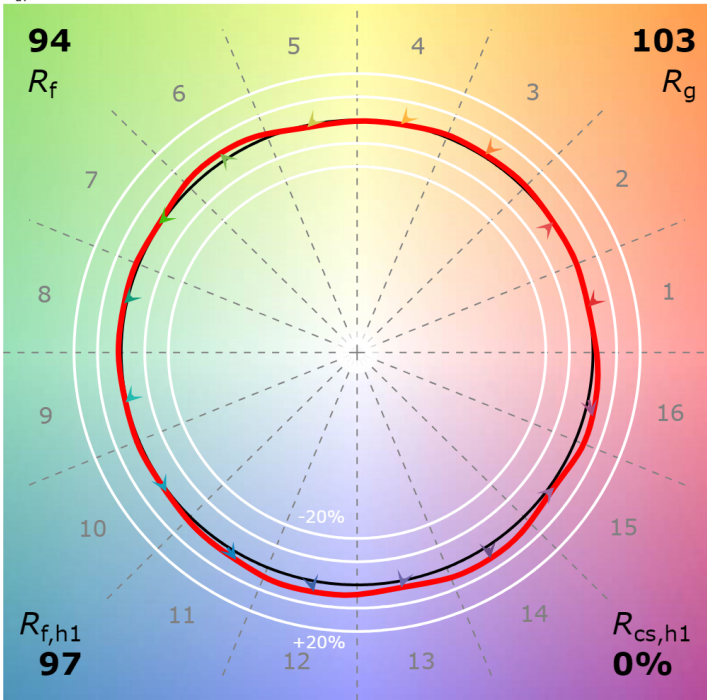

P2 V- F3

4" IC Downlight - Warm Dim 3000K, 1000 lm

4" IC Downlight - T1 Tunable White 1800K, 1000 lm

4" IC Downlight - T1 Tunable White 3000K, 1000 lm

CCT: 3015 K
 D_{uv} : -0.0042

P1 V3 F2

4" IC Downlight - T1 Tunable White 4000K, 1000 lm