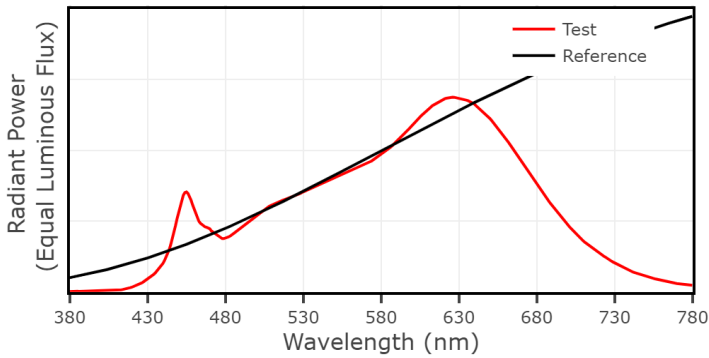

4" IC Downlight - T2 Tunable White 3000K, 1000 lm

CCT: 2961 K
 D_{uv} : -0.0024

P2 V- F2