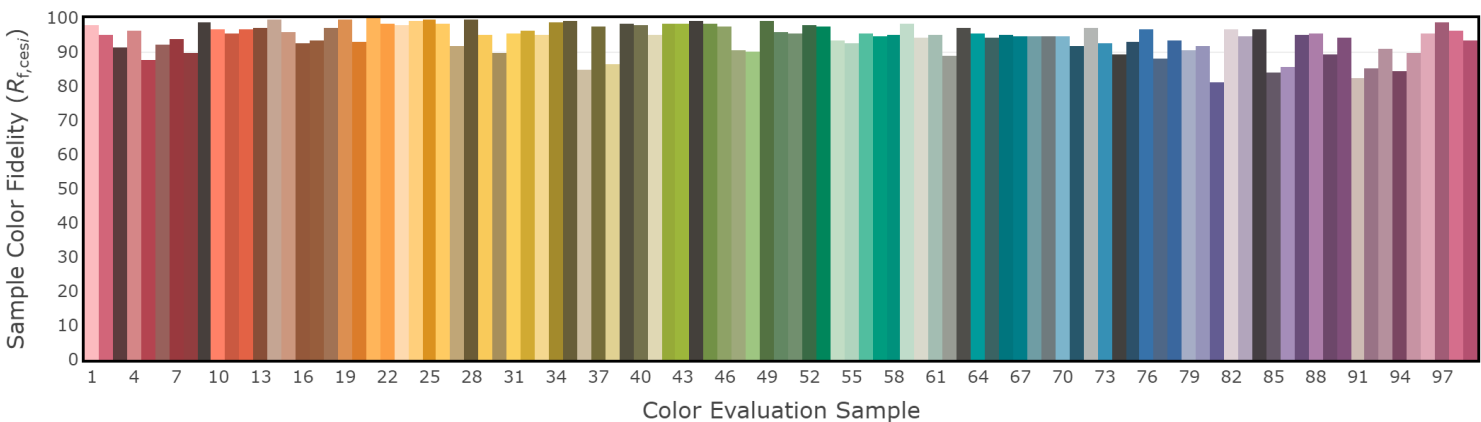

CCT: 3888 K
 D_{uv} : 0.0020

P2 V- F2

4" IC Downlight - T2 Tunable White 2700K, 1000 lm

CCT: 2690 K
 D_{uv} : -0.0000

P2 V- F2

4" IC Downlight - T2 Tunable White 3000K, 1000 lm

CCT: 2961 K
 D_{uv} : -0.0024