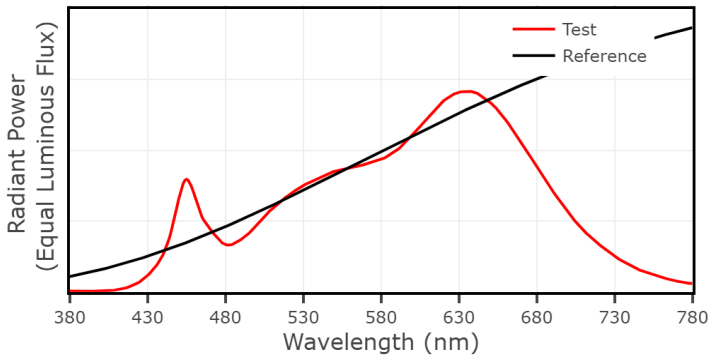

P2 V- F3

4" IC Downlight - Warm Dim 3000K, 1000 lm

4" IC Downlight - T1 Tunable White 1800K, 1000 lm

4" IC Downlight - T1 Tunable White 3000K, 1000 lm

CCT: 3015 K
 D_{uv} : -0.0042

P1 V3 F2

4" IC Downlight - T1 Tunable White 4000K, 1000 lm