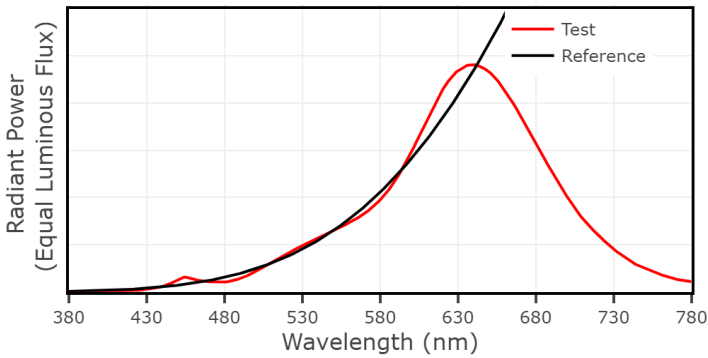

4" IC Downlight - T1 Tunable White 1800K, 1000 lm