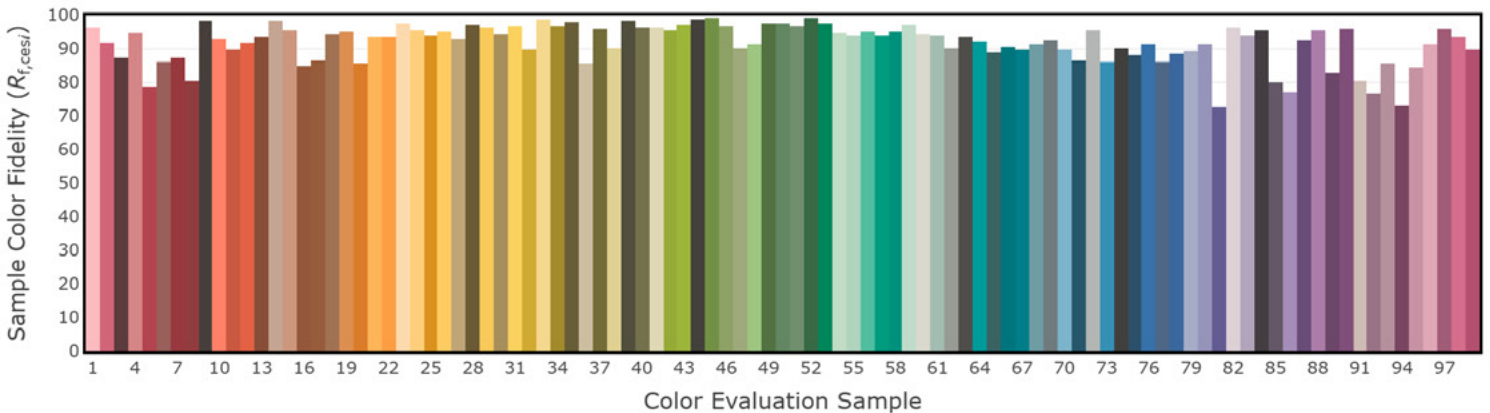

1" Downlight

TM-30 Color Rendition Reports

2700K

1000 lm

3000K

1000 lm

Warm Dim

750 lm

1" Downlight 2700K, 1000 lm

1" Downlight 3000K, 1000 lm

ANSI/IES TM-30-20 Color Rendition Report

1" Downlight Warm Dim, 750 lm

Coming Soon