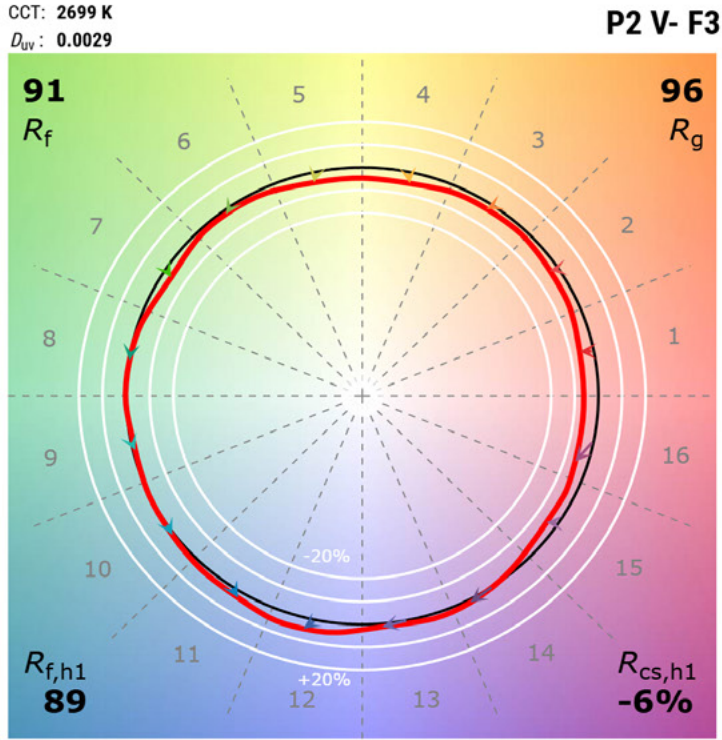

1" Downlight

TM-30 Color Rendition Reports

2700K

1000 lm

3000K

1000 lm

Warm Dim

750 lm

1" Downlight 2700K, 1000 lm

1" Downlight 3000K, 1000 lm

ANSI/IES TM-30-20 Color Rendition Report

1" Downlight Warm Dim, 750 lm

Coming Soon