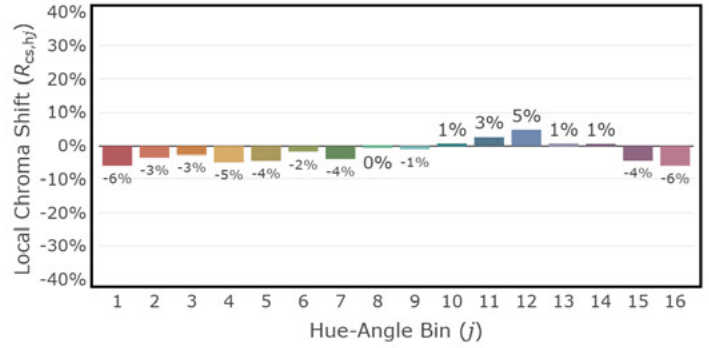

1" Downlight 2700K, 1000 lm