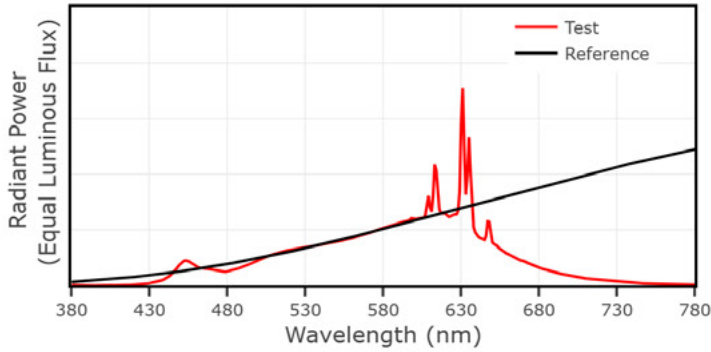

1" Downlight

TM-30 Color Rendition Reports

2700K

1000 lm

3000K

1000 lm

Warm Dim

750 lm

1" Downlight 2700K, 1000 lm

1" Downlight 3000K, 1000 lm

ANSI/IES TM-30-20 Color Rendition Report

1" Downlight Warm Dim, 750 lm

Coming Soon