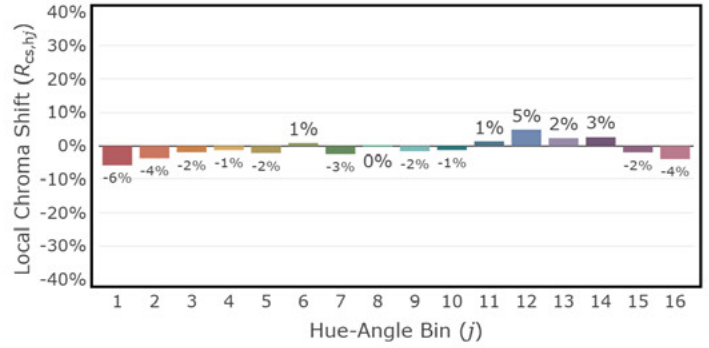

1" Downlight 3000K, 1000 lm