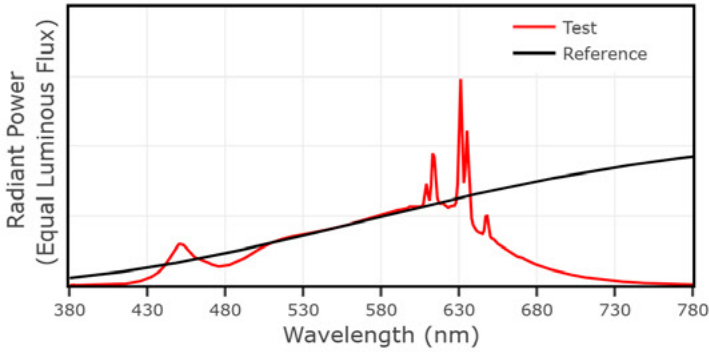

1" Downlight 3000K, 1000 lm