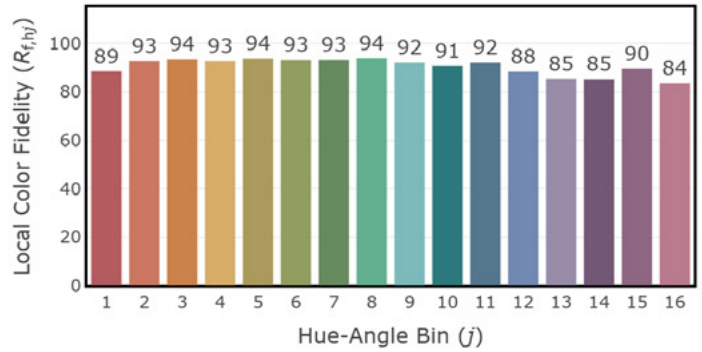

1" Downlight

TM-30 Color Rendition Reports

2700K

1000 lm

3000K

1000 lm

Warm Dim

750 lm

1" Downlight 2700K, 1000 lm

1" Downlight 3000K, 1000 lm

ANSI/IES TM-30-20 Color Rendition Report

1" Downlight Warm Dim, 750 lm

Coming Soon