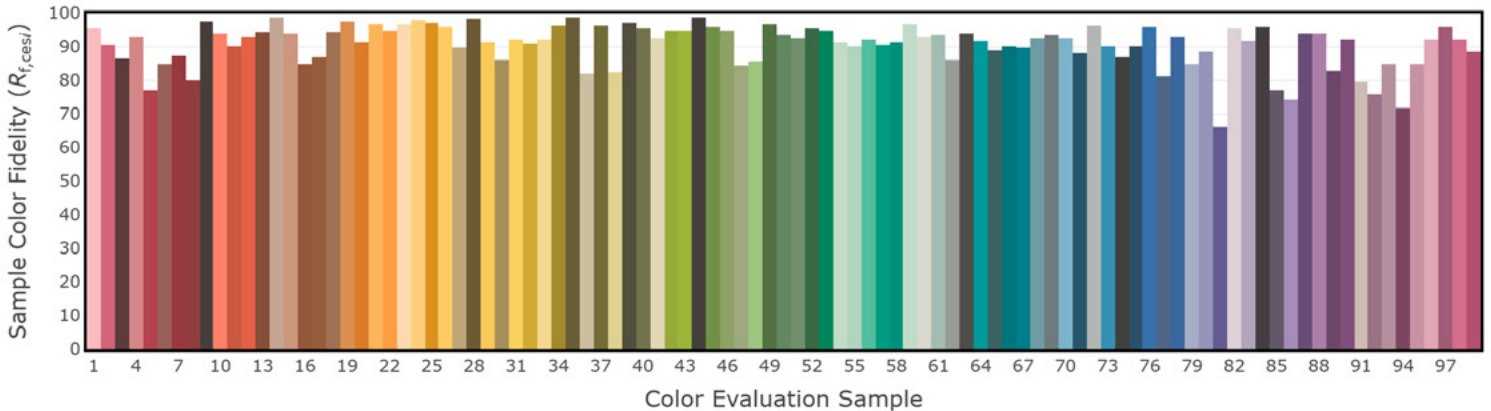

1" Downlight

TM-30 Color Rendition Reports

2700K

1000 lm

3000K

1000 lm

Warm Dim

750 lm

1" Downlight 2700K, 1000 lm

1" Downlight 3000K, 1000 lm

ANSI/IES TM-30-20 Color Rendition Report

1" Downlight Warm Dim, 750 lm

Coming Soon