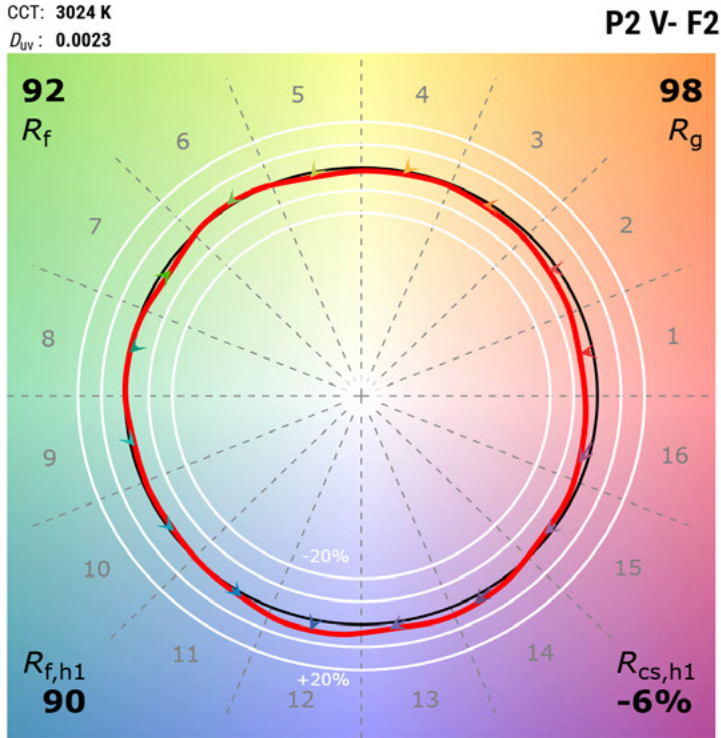

1" Downlight

TM-30 Color Rendition Reports

2700K

1000 lm

3000K

1000 lm

Warm Dim

750 lm

1" Downlight 2700K, 1000 lm

1" Downlight 3000K, 1000 lm

ANSI/IES TM-30-20 Color Rendition Report

1" Downlight Warm Dim, 750 lm

Coming Soon