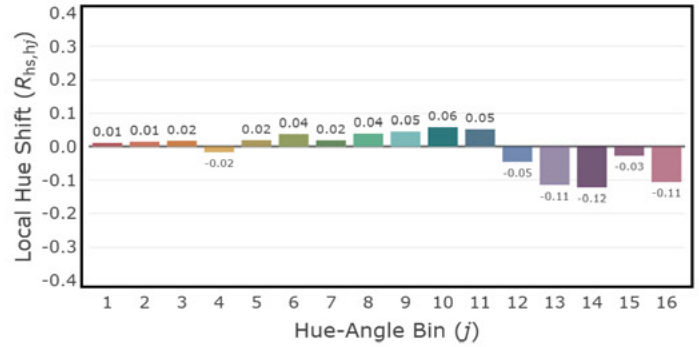

1" Downlight 2700K, 1000 lm