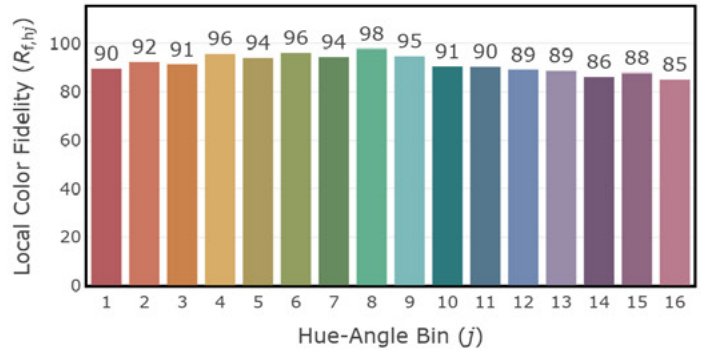

1" Downlight

TM-30 Color Rendition Reports

2700K

1000 lm

3000K

1000 lm

Warm Dim

750 lm

1" Downlight 2700K, 1000 lm

1" Downlight 3000K, 1000 lm

ANSI/IES TM-30-20 Color Rendition Report

1" Downlight Warm Dim, 750 lm

Coming Soon