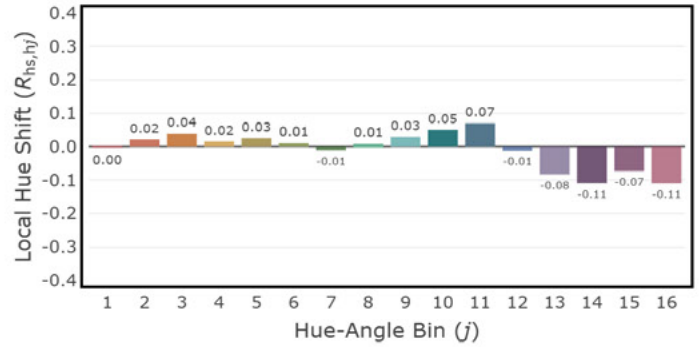

1" Downlight 3000K, 1000 lm