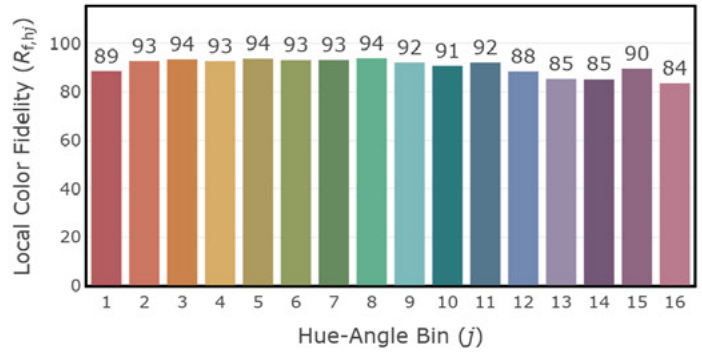

### 3000K

---

1000 lm

### Warm Dim

---

750 lm

1" Adjustable 2700K, 1000 lm

CCT: 2699 K  
 $D_{uv}$ : 0.0029

P2 V- F3

1" Adjustable 3000K, 1000 lm

CCT: 3047 K  
 $D_{uv}$ : 0.0034