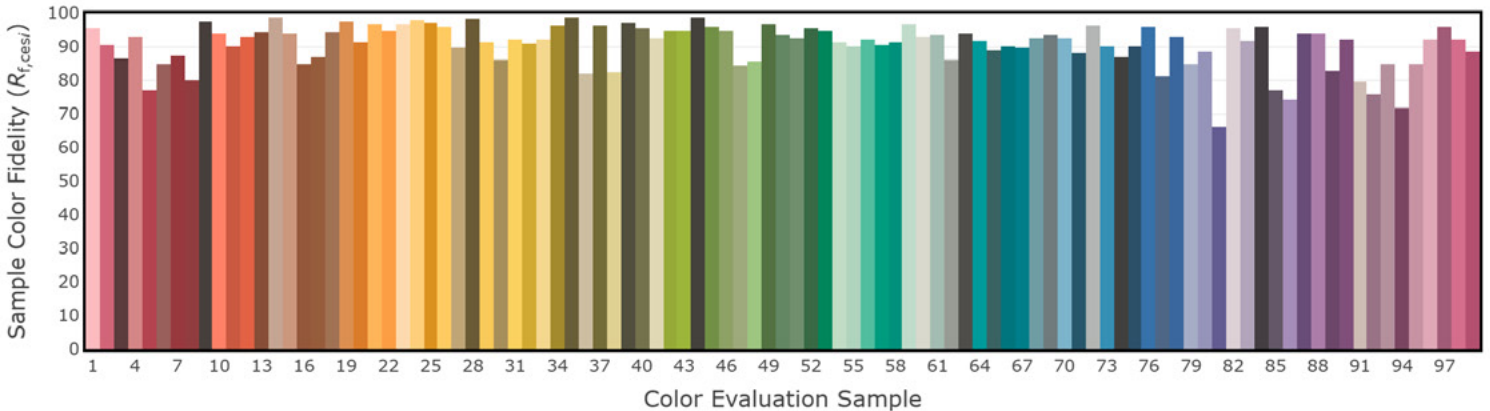

### 3000K

---

1000 lm

### Warm Dim

---

750 lm

1" Adjustable 2700K, 1000 lm

CCT: 2699 K  
 $D_{uv}$ : 0.0029

P2 V- F3

1" Adjustable 3000K, 1000 lm

CCT: 3047 K  
 $D_{uv}$ : 0.0034