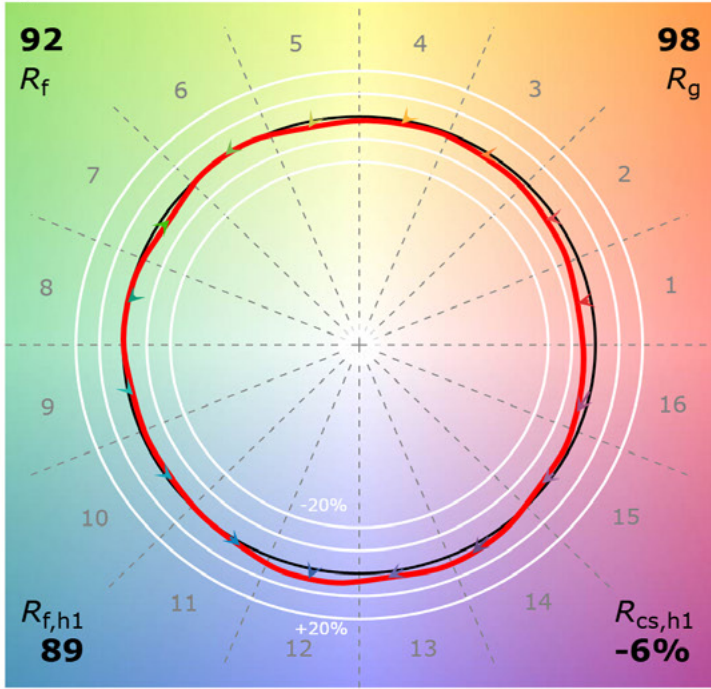

1" Adjustable 3000K, 1000 lm

CCT: 3047 K
 D_{uv} : 0.0034

P2 V- F3