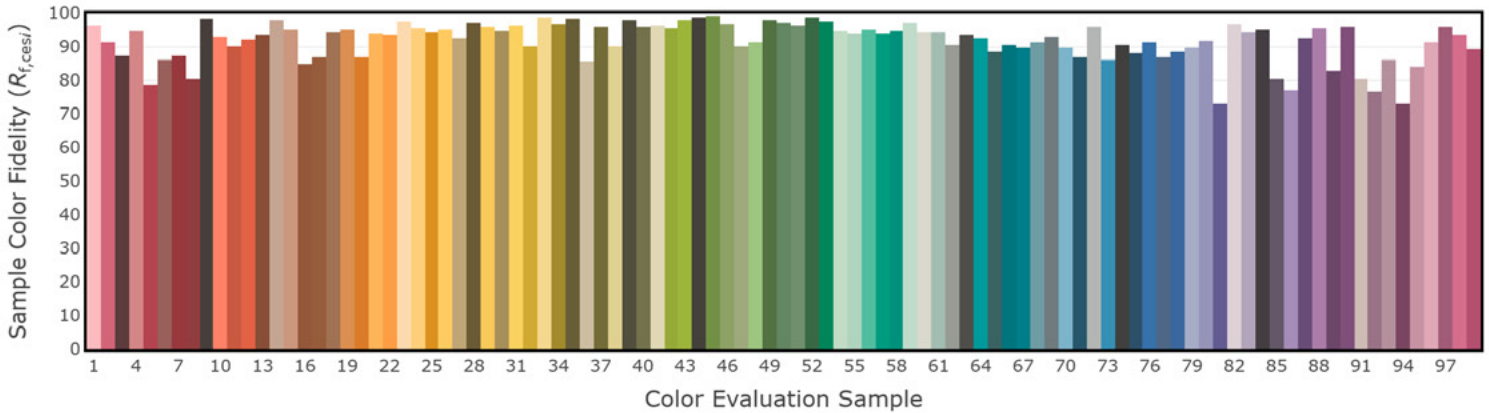

1" Adjustable 3000K, 1000 lm

CCT: 3047 K
 D_{uv} : 0.0034

P2 V- F3