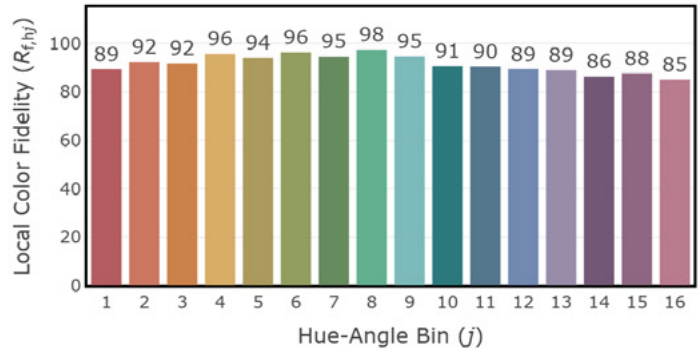

1" Adjustable 3000K, 1000 lm

CCT: 3047 K
 D_{uv} : 0.0034

P2 V- F3