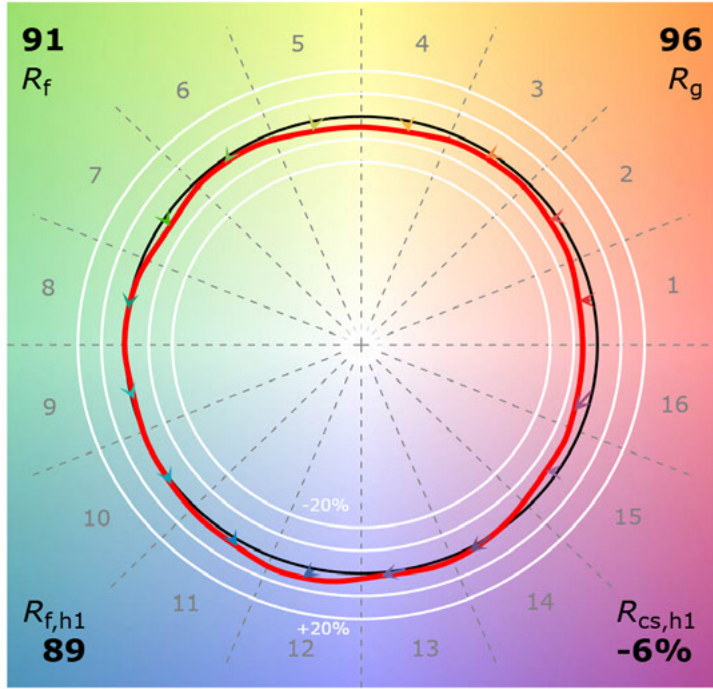

### 3000K

---

1000 lm

### Warm Dim

---

750 lm

1" Adjustable 2700K, 1000 lm

CCT: 2699 K  
 $D_{uv}$ : 0.0029

P2 V- F3

1" Adjustable 3000K, 1000 lm

CCT: 3047 K  
 $D_{uv}$ : 0.0034